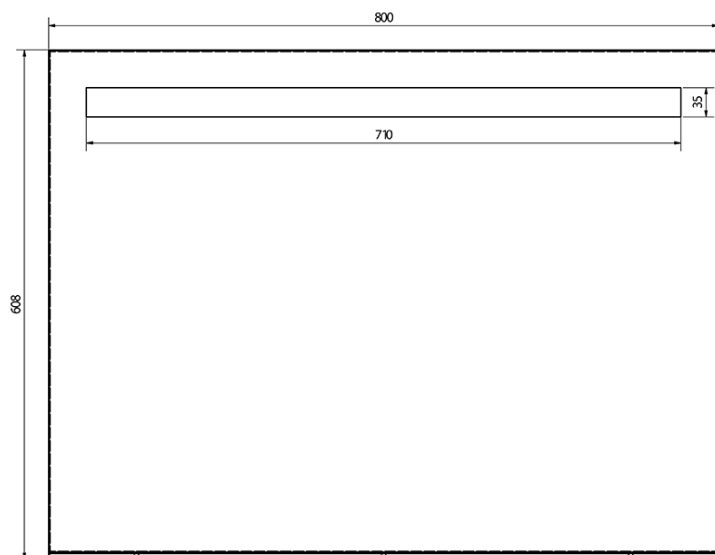

Bathroom set THEIA 80, white

Order code: KSET-069

Basic information

Brand: Sapho
Series: THEIA

Size

Width: 800 mm

Properties

Colour: White
Material: MDF/laminate
Installation: Wall-Hung
Type of cabinet: Drawers
Type of washbasin: Washbasin
Mirror type: Illuminated mirrors, Mirrors with shelf
Light Control: Not included
Power input: 9.6 W
LED colour: Daily white (4 000 - 5 000 K)
LED life: 50000 hrs.
Equipment: Silent and soft closing
Weight / set: 45.9 kg
Packaging: 3 Piece
Warranty: 2 years

Technical sheet

A (1 : 1)