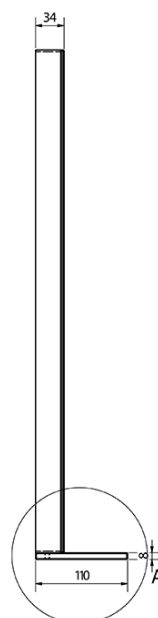

Bathroom set THEIA 80, white

Order code: KSET-069

Basic information

Brand: Sapho
Series: THEIA

Size

Width: 800 mm

Properties

Colour: White
Material: MDF/laminate
Installation: Wall-Hung
Type of cabinet: Drawers
Type of washbasin: Washbasin
Mirror type: Illuminated mirrors, Mirrors with shelf
Light Control: Not included
Power input: 9.6 W
LED colour: Daily white (4 000 - 5 000 K)
LED life: 50000 hrs.
Equipment: Silent and soft closing
Weight / set: 45.9 kg
Packaging: 3 Piece
Warranty: 2 years

Technical sheet

A (1 : 1)