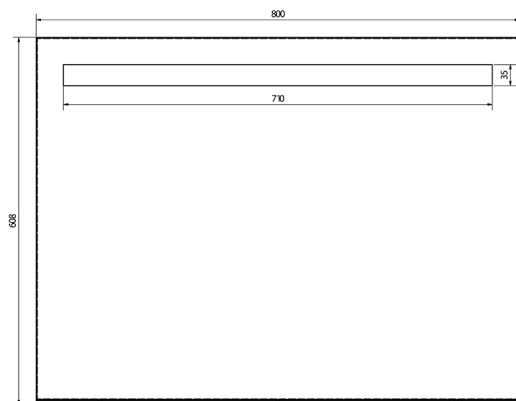

Bathroom set THEIA 80, white

Order code: KSET-069

Size

Width: 800 mm

Properties

Colour: White

Material: MDF/laminate

Warranty: 2 years

Technical sheet

A (1:1)