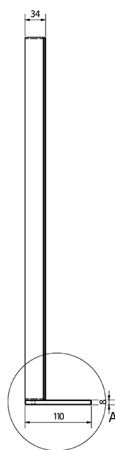

Bathroom set THEIA 80, white

Order code: KSET-069

Size

Width: 800 mm

Properties

Colour: White

Material: MDF/laminate

Warranty: 2 years

Technical sheet

A (1:1)