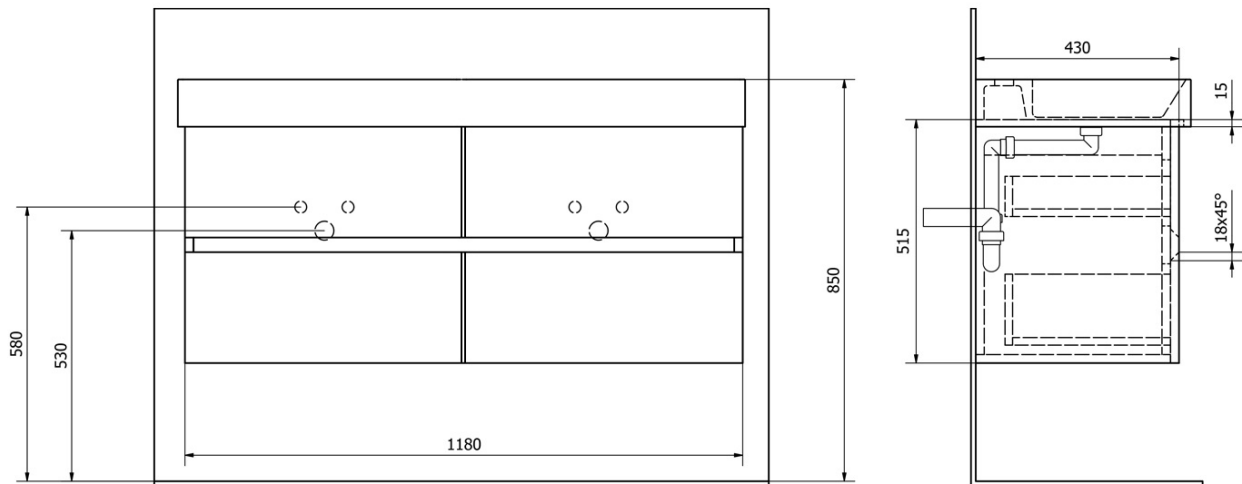

Technical sheet