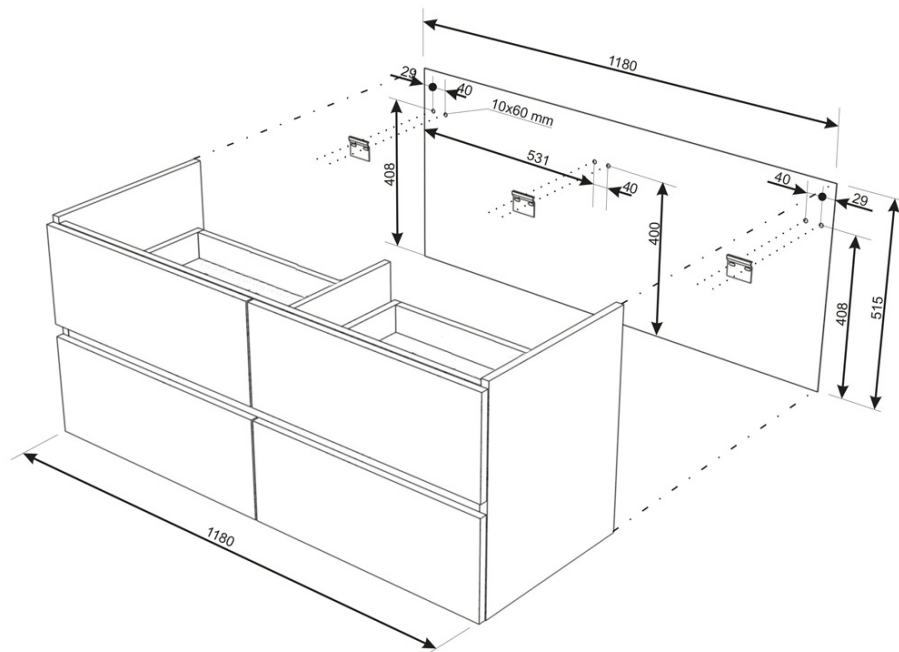

Technical sheet