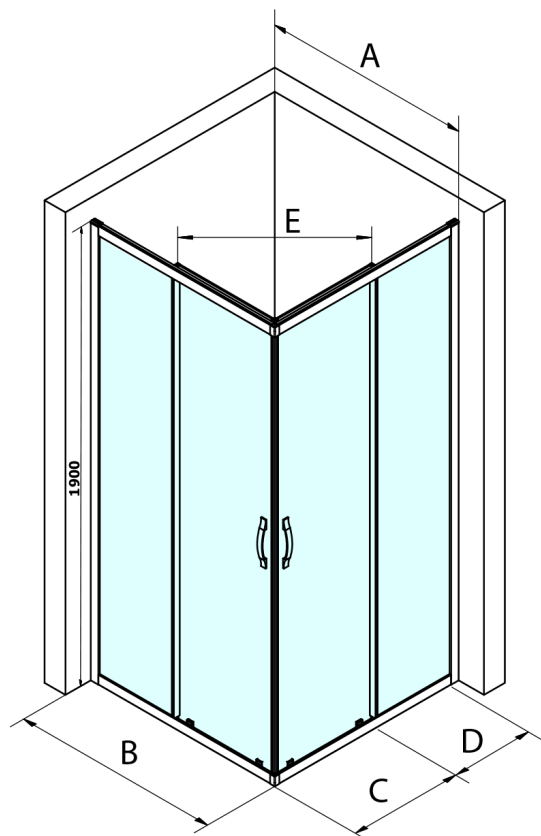

SIGMA SIMPLY Rectangular screen 1100x1000 mm, L/R variant, corner

Order code: GS2111-02

Basic information

Brand: Gelco
Series: SIGMA SIMPLY

Size

Width: 1100 mm
Height: 1900 mm
Depth: 1000 mm

Properties

Profile colour: Chrome - polished aluminum
Shape: Rectangular with corner entry
Type of opening: Sliding door
Opening width: 570 mm
Glass colour: TRANSPARENT glass
Glass finish: Coated glass
Glass thickness: 6 mm
Properties: Framed design
Weight / Piece: 70.0 kg
Packaging: 2 Piece
Warranty: 3 years

SIGMA SIMPLY Rectangular screen 1100x1000 mm, L/R variant, corner

Technical sheet

MODEL	A	B	C	D	E
GS2180	780-800	800	410	315	432
GS2190	880-900	900	460	365	503
GS2110	980-1000	1000	510	415	570
GS2111	1080-1100	1100	560	515	570
GS2112	1180-1200	1200	610	615	570
GS2480	780-800	800	410	315	432
GS2490	880-900	900	460	365	503
GS2410	980-1000	1000	510	415	570

Size	E
1200x1100	570
1200x1000	570
1200x900	538
1200x800	503
1100x1000	570
1100x800	503
1100x900	538
1000x900	538
1000x800	503
900x800	468