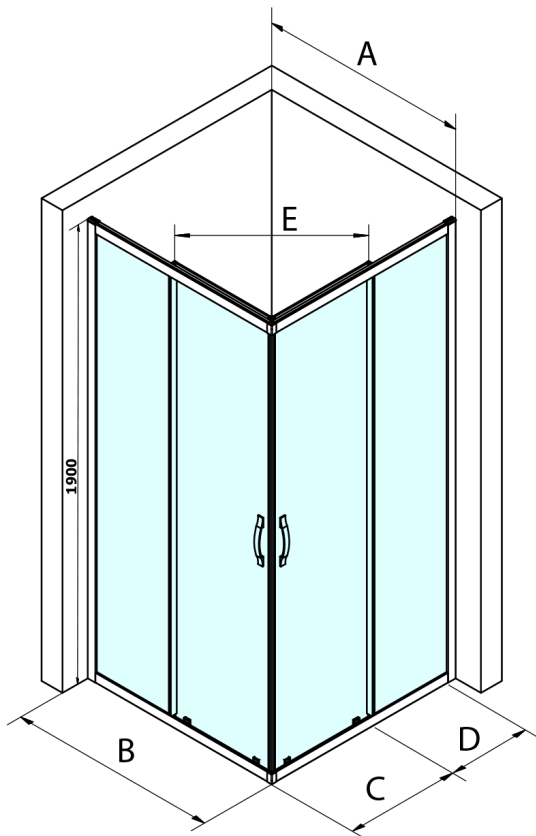

SIGMA SIMPLY Rectangular screen 1200x800 mm, L/R variant, corner

Order code: GS2112-05

Basic information

Brand: Gelco
Series: SIGMA SIMPLY

Size

Width: 1200 mm
Height: 1900 mm
Depth: 800 mm

Properties

Profile colour: Chrome - polished aluminum
Shape: Rectangular with corner entry
Type of opening: Sliding door
Opening width: 503 mm
Glass colour: TRANSPARENT glass
Glass finish: Coated glass
Glass thickness: 6 mm
Properties: Framed design
Weight / Piece: 64.0 kg
Packaging: 2 Piece
Warranty: 3 years

SIGMA SIMPLY Rectangular screen 1200x800 mm, L/R variant, corner

Technical sheet

MODEL	A	B	C	D	E
GS2180	780-800	800	410	315	432
GS2190	880-900	900	460	365	503
GS2110	980-1000	1000	510	415	570
GS2111	1080-1100	1100	560	515	570
GS2112	1180-1200	1200	610	615	570
GS2480	780-800	800	410	315	432
GS2490	880-900	900	460	365	503
GS2410	980-1000	1000	510	415	570

Size	E
1200x1100	570
1200x1000	570
1200x900	538
1200x800	503
1100x1000	570
1100x800	503
1100x900	538
1000x900	538
1000x800	503
900x800	468