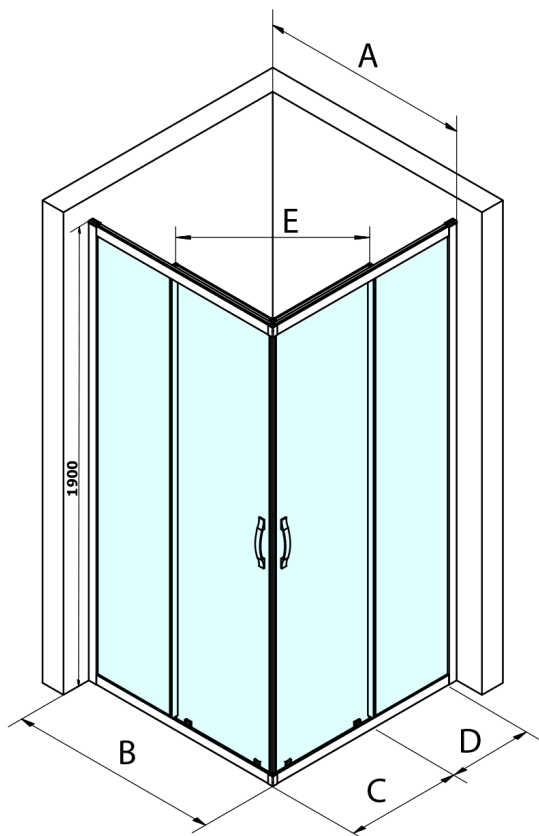

SIGMA SIMPLY Rectangular screen 1200x900 mm, L/R variant, corner

Order code: GS2112-04

Basic information

Brand: Gelco
Series: SIGMA SIMPLY

Size

Width: 1200 mm
Height: 1900 mm
Depth: 900 mm

Properties

Profile colour: Chrome - polished aluminum
Shape: Rectangular with corner entry
Type of opening: Sliding door
Opening width: 538 mm
Glass colour: TRANSPARENT glass
Glass finish: Coated glass
Glass thickness: 6 mm
Properties: Framed design
Weight / Piece: 67.0 kg
Packaging: 2 Piece
Warranty: 3 years

SIGMA SIMPLY Rectangular screen 1200x900 mm, L/R variant, corner

Technical sheet

MODEL	A	B	C	D	E
GS2180	780-800	800	410	315	432
GS2190	880-900	900	460	365	503
GS2110	980-1000	1000	510	415	570
GS2111	1080-1100	1100	560	515	570
GS2112	1180-1200	1200	610	615	570
GS2480	780-800	800	410	315	432
GS2490	880-900	900	460	365	503
GS2410	980-1000	1000	510	415	570

Size	E
1200x1100	570
1200x1000	570
1200x900	538
1200x800	503
1100x1000	570
1100x800	503
1100x900	538
1000x900	538
1000x800	503
900x800	468