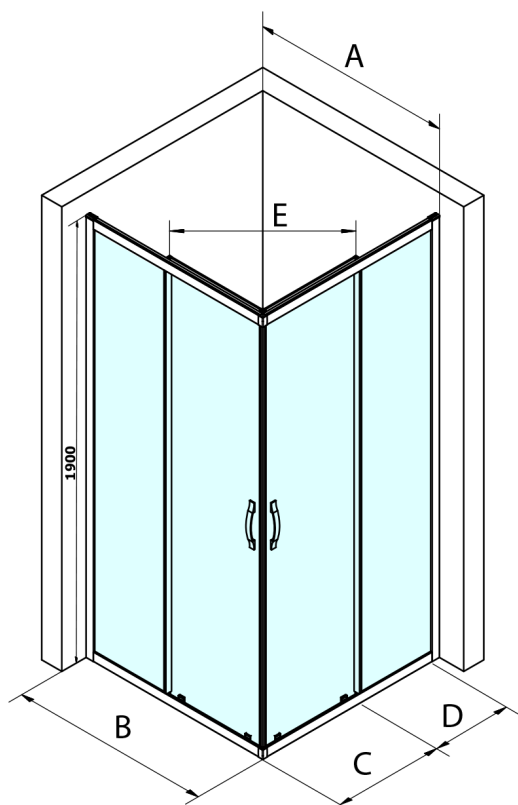

SIGMA SIMPLY Rectangular screen 1200x1000 mm, L/R variant, corner

Order code: GS2112-03

Size

Width: 1200 mm

Height: 1900 mm

Depth: 1000 mm

Properties

Warranty: 3 years

Technical sheet

| MODEL | A | B | C | D | E |
|--------|-----------|------|-----|-----|-----|
| GS2180 | 780-800 | 800 | 410 | 315 | 432 |
| GS2190 | 880-900 | 900 | 460 | 365 | 503 |
| GS2110 | 980-1000 | 1000 | 510 | 415 | 570 |
| GS2111 | 1080-1100 | 1100 | 560 | 515 | 570 |
| GS2112 | 1180-1200 | 1200 | 610 | 615 | 570 |
| GS2480 | 780-800 | 800 | 410 | 315 | 432 |
| GS2490 | 880-900 | 900 | 460 | 365 | 503 |
| GS2410 | 980-1000 | 1000 | 510 | 415 | 570 |

| Size | E |
|-----------|-----|
| 1200x1100 | 570 |
| 1200x1000 | 570 |
| 1200x900 | 538 |
| 1200x800 | 503 |
| 1100x1000 | 570 |
| 1100x800 | 503 |
| 1100x900 | 538 |
| 1000x900 | 538 |
| 1000x800 | 503 |
| 900x800 | 468 |