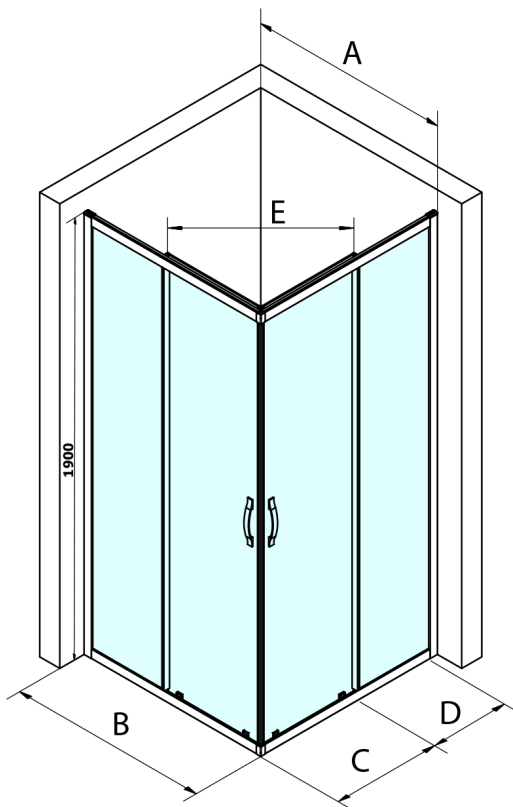

SIGMA SIMPLY BLACK Rectangular Shower Enclosure 1100x800 mm, L/R option, Corner Entrance

Order code: GS2111B-04

Size

Width: 1100 mm
Height: 1900 mm
Depth: 800 mm

Properties

Warranty: 3 years

Technical sheet

MODEL	A	B	C	D	E
GS2180B	780-800	800	410	315	432
GS2190B	880-900	900	460	365	503
GS2110B	980-1000	1000	510	415	570
GS2111B	1080-1100	1100	560	515	570
GS2112B	1180-1200	1200	610	615	570
GS2480B	780-800	800	410	315	432
GS2490B	880-900	900	460	365	503
GS2410B	980-1000	1000	510	415	570

Size	E
1200x1100	570
1200x1000	570
1200x900	538
1200x800	503
1100x1000	570
1100x800	503
1100x900	538
1000x900	538
1000x800	503
900x800	468