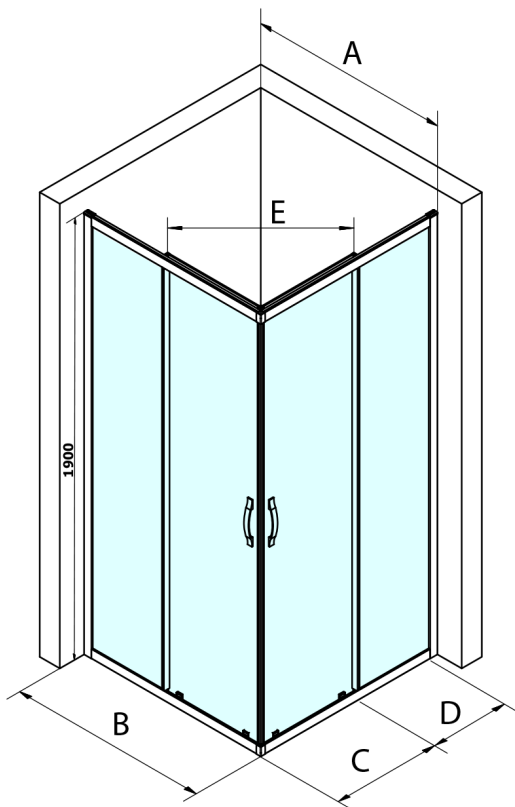

SIGMA SIMPLY BLACK Rectangular Shower Enclosure 1100x900 mm, L/R option, Corner Entrance

Order code: GS2111B-03

Size

Width: 1100 mm
 Height: 1900 mm
 Depth: 900 mm

Properties

Warranty: 3 years

Technical sheet

MODEL	A	B	C	D	E
GS2180B	780-800	800	410	315	432
GS2190B	880-900	900	460	365	503
GS2110B	980-1000	1000	510	415	570
GS2111B	1080-1100	1100	560	515	570
GS2112B	1180-1200	1200	610	615	570
GS2480B	780-800	800	410	315	432
GS2490B	880-900	900	460	365	503
GS2410B	980-1000	1000	510	415	570

Size	E
1200x1100	570
1200x1000	570
1200x900	538
1200x800	503
1100x1000	570
1100x800	503
1100x900	538
1000x900	538
1000x800	503
900x800	468