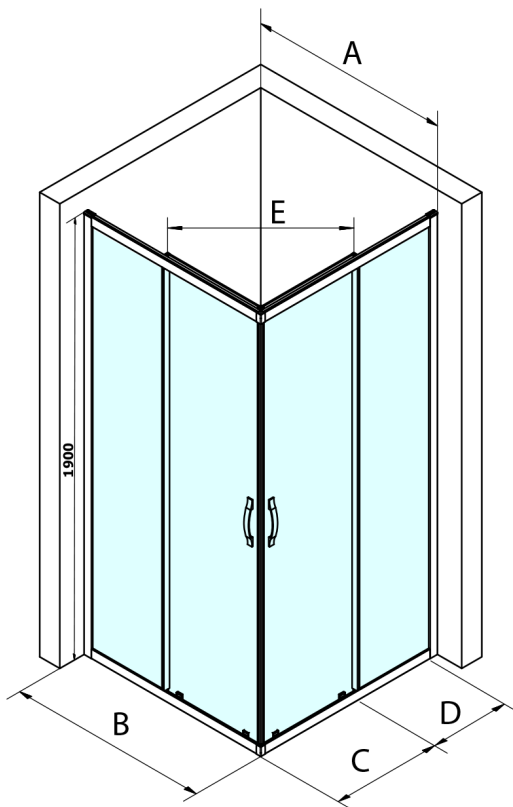

Technical sheet