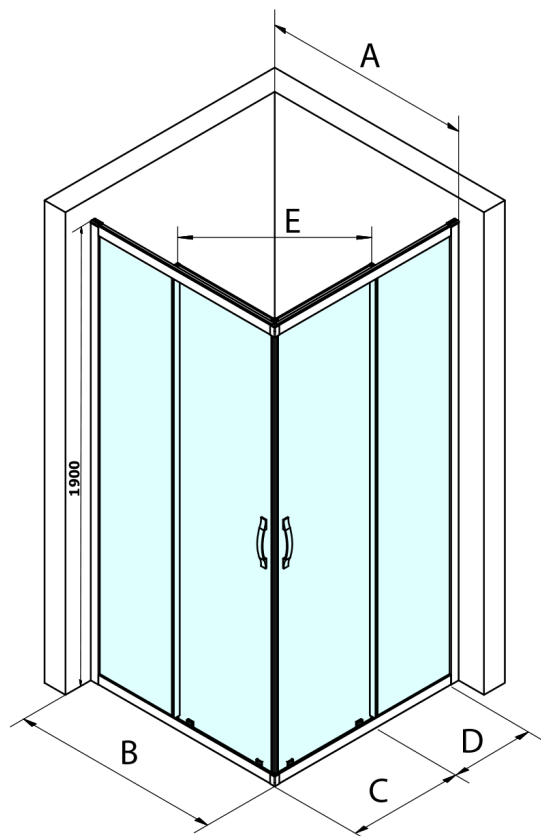

## Size

Width: 1100 mm  
Height: 1900 mm  
Depth: 1100 mm

## Properties

Profile colour: Black matt  
Shape: Square with corner entry  
Type of opening: Sliding door  
Opening width: 570 mm  
Glass colour: TRANSPARENT glass  
Glass finish: Coated glass  
Glass thickness: 6 mm  
Properties: Framed design  
Weight / Piece: 64.0 kg  
Packaging: 2 Piece  
Warranty: 3 years

## Spare parts

SIGMA SIMPLY BLACK installation set (Order code: NDGS01B)  
SIGMA SIMPLY BLACK upper roller (Order code: NDGS05B)  
SIGMA SIMPLY BLACK wall profile (Order code: NDGS03B)  
SIGMA SIMPLY BLACK lower tiltable roller (Order code: NDGS04B)  
Set of 45° magnetic seals for glass 6/6mm, 1900mm, black (Order code: NDGS09B)  
Set of vertical seals for 6/6mm glass, 1900mm, black (Order code: NDGS02B)  
SIGMA SIMPLY BLACK handle (Order code: NDGS06B)

**SIGMA SIMPLY BLACK Shower Enclosure, square,  
1100x1100 mm, Corner Entrance, clear glass**

**Technical sheet**

MODEL	A	B	C	D	E
GS2180B	780-800	800	410	315	432
GS2190B	880-900	900	460	365	503
GS2110B	980-1000	1000	510	415	570
GS2111B	1080-1100	1100	560	515	570
GS2112B	1180-1200	1200	610	615	570
GS2480B	780-800	800	410	315	432
GS2490B	880-900	900	460	365	503
GS2410B	980-1000	1000	510	415	570