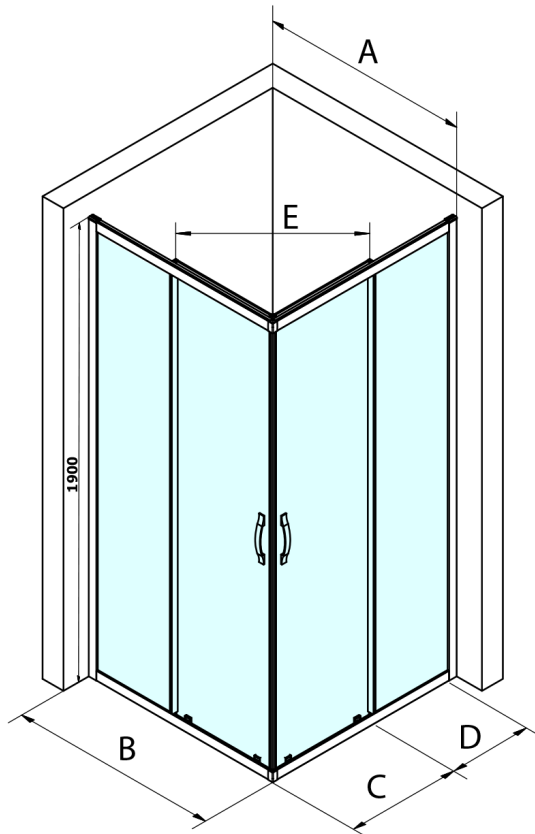

SIGMA SIMPLY BLACK Rectangular Shower Enclosure 1200x900 mm, L/R option, Corner Entrance

Order code: GS2112B-04

Basic information

Brand: Gelco
Series: SIGMA SIMPLY BLACK

Size

Width: 1200 mm
Height: 1900 mm
Depth: 900 mm

Properties

Profile colour: Black matt
Shape: Rectangular with corner entry
Type of opening: Sliding door
Opening width: 538 mm
Glass colour: TRANSPARENT glass
Glass finish: Coated glass
Glass thickness: 6 mm
Properties: Framed design
Weight / Piece: 64.0 kg
Packaging: 2 Piece
Warranty: 3 years

SIGMA SIMPLY BLACK Rectangular Shower Enclosure
1200x900 mm, L/R option, Corner Entrance

Technical sheet

MODEL	A	B	C	D	E
GS2180B	780-800	800	410	315	432
GS2190B	880-900	900	460	365	503
GS2110B	980-1000	1000	510	415	570
GS2111B	1080-1100	1100	560	515	570
GS2112B	1180-1200	1200	610	615	570
GS2480B	780-800	800	410	315	432
GS2490B	880-900	900	460	365	503
GS2410B	980-1000	1000	510	415	570

Size	E
1200x1100	570
1200x1000	570
1200x900	538
1200x800	503
1100x1000	570
1100x800	503
1100x900	538
1000x900	538
1000x800	503
900x800	468