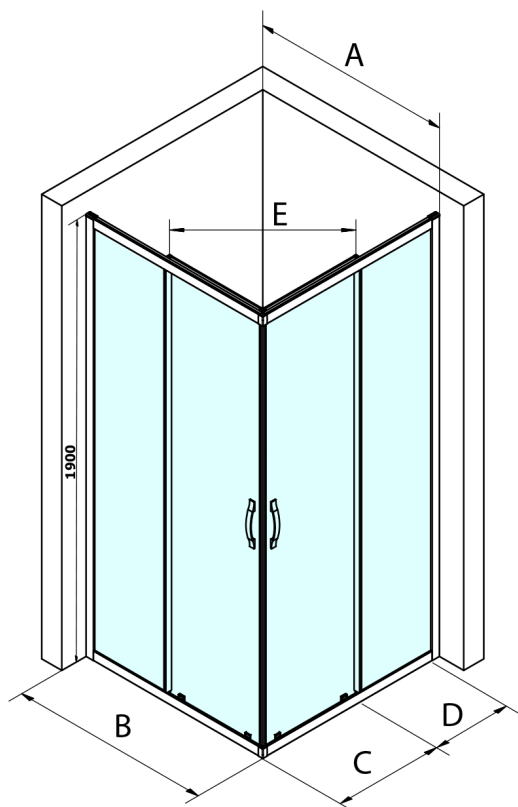

SIGMA SIMPLY BLACK Rectangular Shower Enclosure 1200x900 mm, L/R option, Corner Entrance

Order code: GS2112B-04

Size

Width: 1200 mm

Height: 1900 mm

Depth: 900 mm

Properties

Warranty: 3 years

Technical sheet

MODEL	A	B	C	D	E
GS2180B	780-800	800	410	315	432
GS2190B	880-900	900	460	365	503
GS2110B	980-1000	1000	510	415	570
GS2111B	1080-1100	1100	560	515	570
GS2112B	1180-1200	1200	610	615	570
GS2480B	780-800	800	410	315	432
GS2490B	880-900	900	460	365	503
GS2410B	980-1000	1000	510	415	570

Size	E
1200x1100	570
1200x1000	570
1200x900	538
1200x800	503
1100x1000	570
1100x800	503
1100x900	538
1000x900	538
1000x800	503
900x800	468