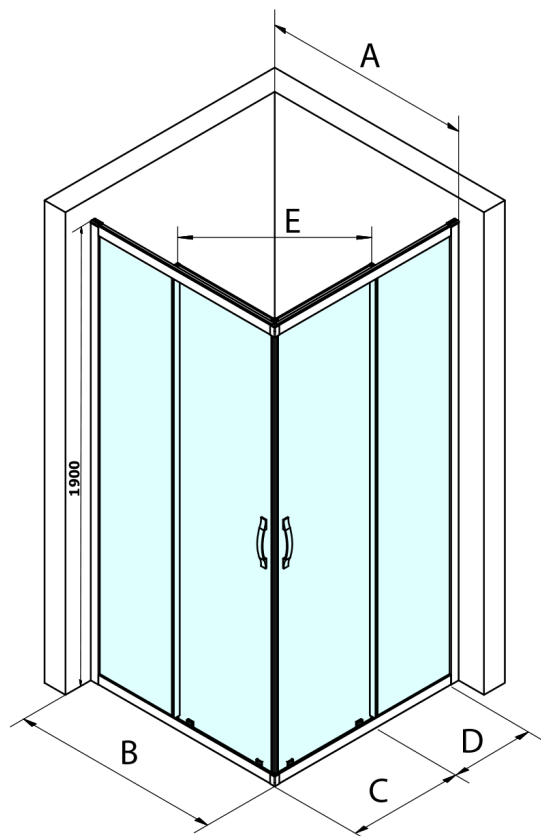

SIGMA SIMPLY BLACK Rectangular Shower Enclosure 1200x1100 mm, L/R option, Corner Entrance

Order code: GS2112B-02

Basic information

Brand: Gelco
Series: SIGMA SIMPLY BLACK

Size

Width: 1200 mm
Height: 1900 mm
Depth: 1100 mm

Properties

Profile colour: Black matt
Shape: Rectangular with corner entry
Type of opening: Sliding door
Opening width: 570 mm
Glass colour: TRANSPARENT glass
Glass finish: Coated glass
Glass thickness: 6 mm
Properties: Framed design
Weight / Piece: 64.0 kg
Packaging: 2 Piece
Warranty: 3 years

SIGMA SIMPLY BLACK Rectangular Shower Enclosure

1200x1100 mm, L/R option, Corner Entrance

Technical sheet

MODEL	A	B	C	D	E
GS2180B	780-800	800	410	315	432
GS2190B	880-900	900	460	365	503
GS2110B	980-1000	1000	510	415	570
GS2111B	1080-1100	1100	560	515	570
GS2112B	1180-1200	1200	610	615	570
GS2480B	780-800	800	410	315	432
GS2490B	880-900	900	460	365	503
GS2410B	980-1000	1000	510	415	570

Size	E
1200x1100	570
1200x1000	570
1200x900	538
1200x800	503
1100x1000	570
1100x800	503
1100x900	538
1000x900	538
1000x800	503
900x800	468