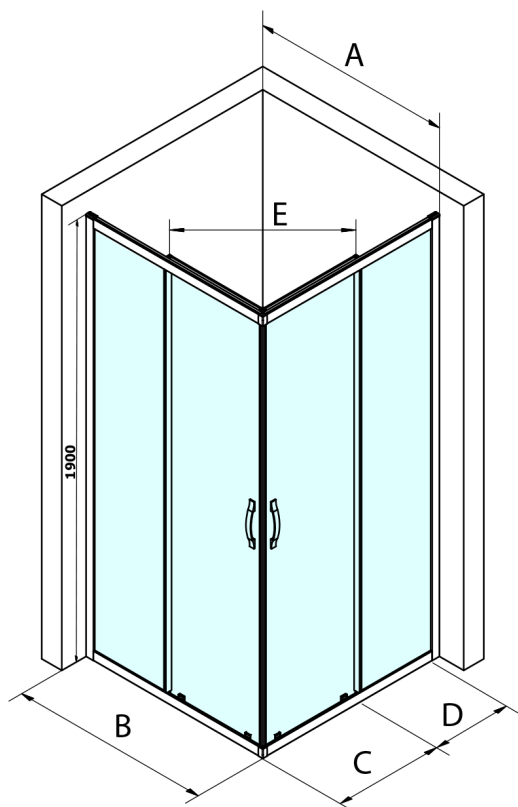

SIGMA SIMPLY BLACK Rectangular Shower Enclosure 1200x1100 mm, L/R option, Corner Entrance

Order code: GS2112B-02

Size

Width: 1200 mm

Height: 1900 mm

Depth: 1100 mm

Properties

Warranty: 3 years

Technical sheet

MODEL	A	B	C	D	E
GS2180B	780-800	800	410	315	432
GS2190B	880-900	900	460	365	503
GS2110B	980-1000	1000	510	415	570
GS2111B	1080-1100	1100	560	515	570
GS2112B	1180-1200	1200	610	615	570
GS2480B	780-800	800	410	315	432
GS2490B	880-900	900	460	365	503
GS2410B	980-1000	1000	510	415	570

Size	E
1200x1100	570
1200x1000	570
1200x900	538
1200x800	503
1100x1000	570
1100x800	503
1100x900	538
1000x900	538
1000x800	503
900x800	468