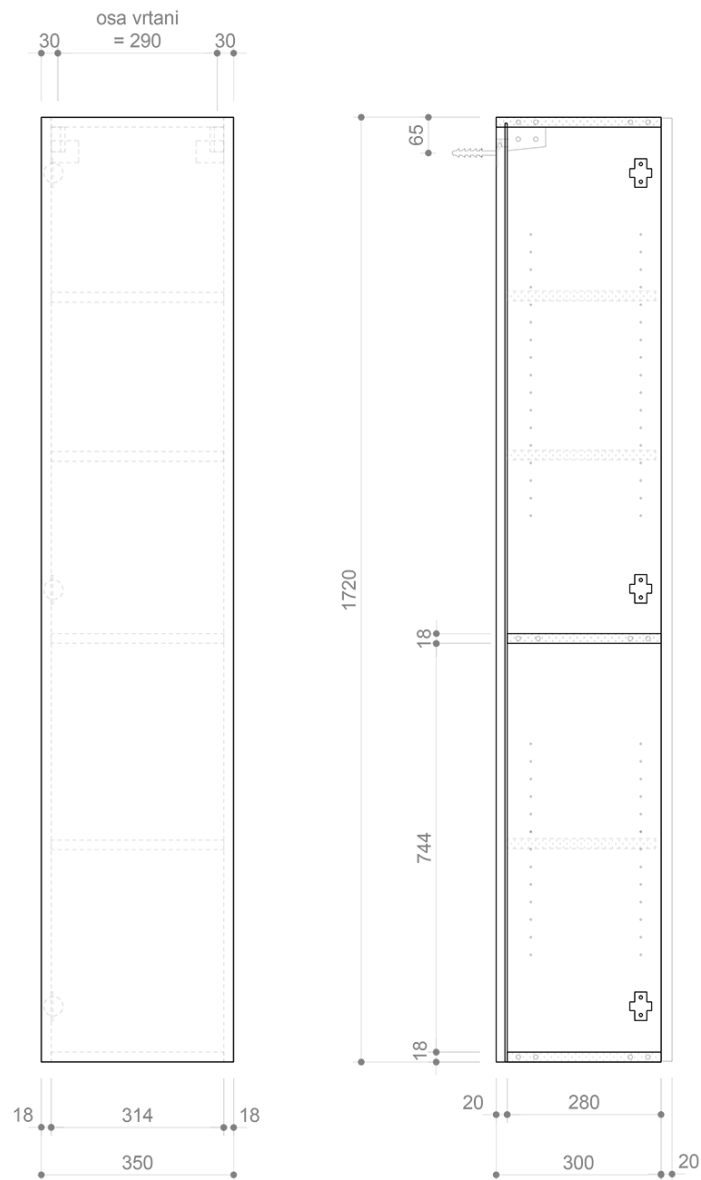

## Bathroom set ODETTA 120, white

**Order code:** KSET-058

### Size

**Width:** 1200 mm

### Properties

**Colour:** White  
**Material:** MDF/laminate  
**Installation:** Wall-Hung  
**Type of cabinet:** Drawers  
**Type of washbasin:** Double basin  
**Mirror type:** Backlit mirrors, Mirrors with shelf  
**Light Control:** Not included  
**Power input:** 9.6 W  
**LED colour:** Daily white (4 000 - 5 000 K)  
**LED life:** 50000 hrs.  
**Equipment:** Silent and soft closing  
**Weight / set:** 102.1 kg  
**Packaging:** 4 Piece  
**Warranty:** 2 years

Technical sheet

A ( 1 : 1 )