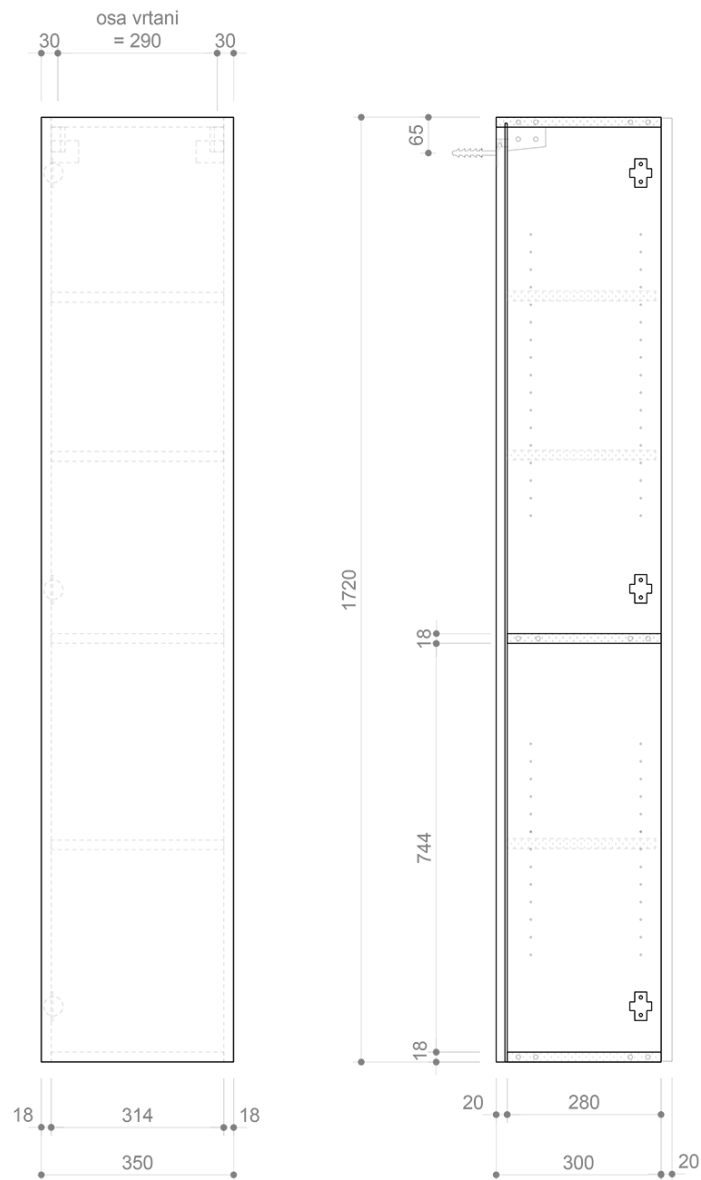

Bathroom set ODETTA 120, white

Order code: KSET-058

Basic information

Brand: Sapho
Series: ODETTA

Size

Width: 1200 mm

Properties

Colour: White
Material: MDF/laminate
Installation: Wall-Hung
Type of cabinet: Drawers
Type of washbasin: Double basin
Mirror type: Backlit mirrors, Mirrors with shelf
Light Control: Not included
Power input: 9.6 W
LED colour: Daily white (4 000 - 5 000 K)
LED life: 50000 hrs.
Equipment: Silent and soft closing
Weight / set: 102.1 kg
Packaging: 4 Piece
Warranty: 2 years

Technical sheet

A (1 : 1)