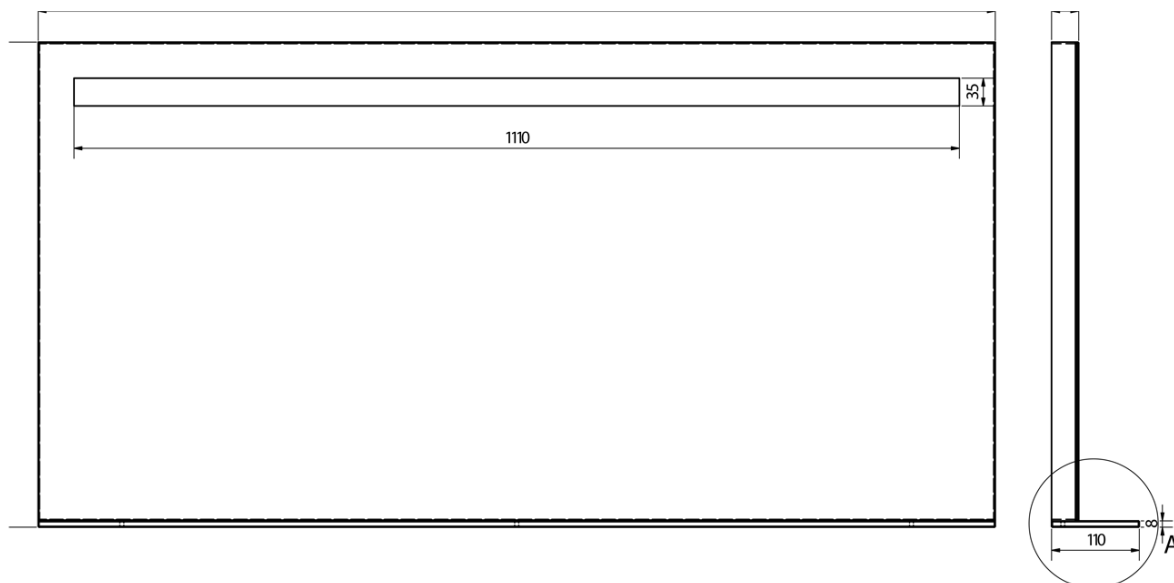

Bathroom set ODETTA 120, white

Order code: KSET-058

Basic information

Brand: Sapho
Series: ODETTA

Size

Width: 1200 mm

Properties

Colour: White
Material: MDF/laminate
Installation: Wall-Hung
Type of cabinet: Drawers
Type of washbasin: Double basin
Mirror type: Backlit mirrors, Mirrors with shelf
Light Control: Not included
Power input: 9.6 W
LED colour: Daily white (4 000 - 5 000 K)
LED life: 50000 hrs.
Equipment: Silent and soft closing
Weight / set: 102.1 kg
Packaging: 4 Piece
Warranty: 2 years

Technical sheet

A (1 : 1)