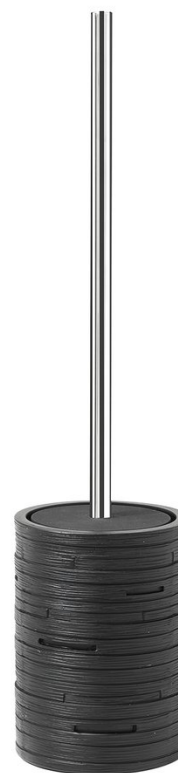

HELEN freestanding toilet brush/holder, black

Order code: HE3314

Basic information

Brand: Gedy
Series: HELEN

Size

Diameter: 95 mm
Width: 95 mm
Height: 425 mm
Depth: 95 mm

Properties

Colour: Black
Material: Polyresin
Shape: Circular
Type: Toilet brush
Installation: Freestanding
Weight / Piece: 0.62 kg
Packaging: 1 Piece
Warranty: 2 years