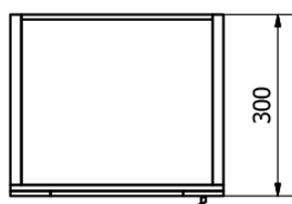

Technical sheet