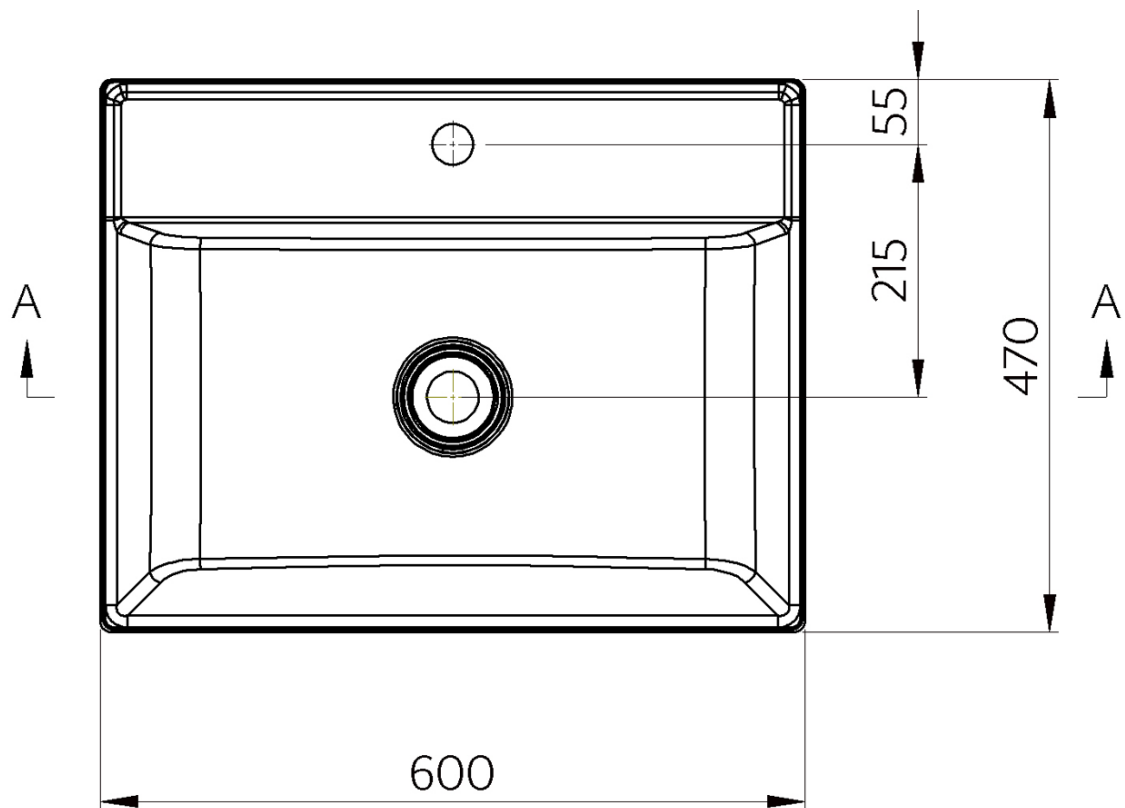

## Size

**Width:** 600 mm

**Equipment:** Sliding hinges

**Weight / set:** 65.5 kg

**Packaging:** 4 Piece

**Warranty:** 2 years

Technical sheet

A-A