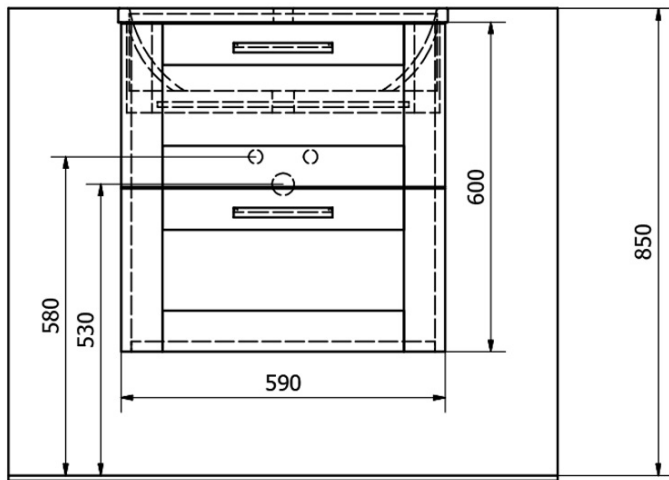

## Size

**Width:** 600 mm

**Equipment:** Sliding hinges

**Weight / set:** 65.5 kg

**Packaging:** 4 Piece

**Warranty:** 2 years

Technical sheet

A-A