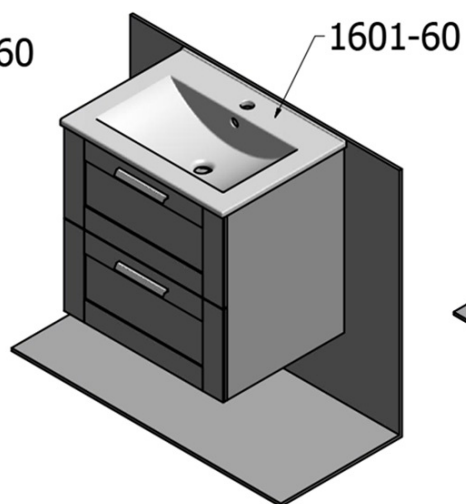

## Size

**Width:** 600 mm

**Equipment:** Sliding hinges

**Weight / set:** 65.5 kg

**Packaging:** 4 Piece

**Warranty:** 2 years

Technical sheet

A-A