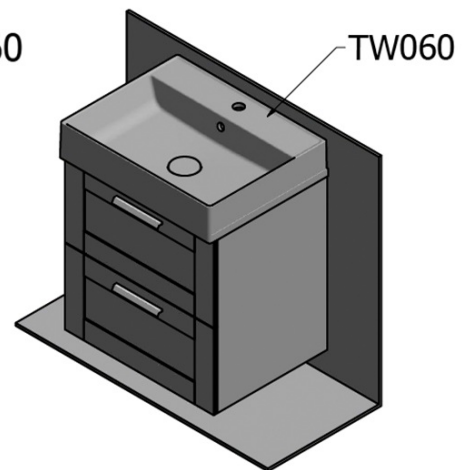

## Size

**Width:** 600 mm

**Equipment:** Sliding hinges

**Weight / set:** 65.5 kg

**Packaging:** 4 Piece

**Warranty:** 2 years

Technical sheet

A-A