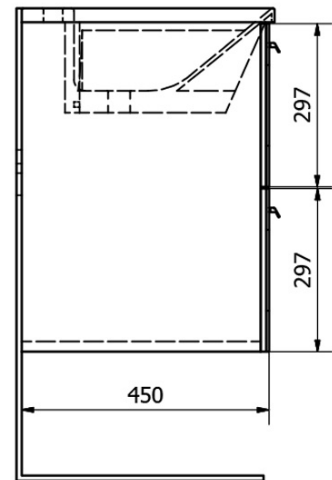

## Size

**Width:** 600 mm

**Equipment:** Sliding hinges

**Weight / set:** 65.5 kg

**Packaging:** 4 Piece

**Warranty:** 2 years

Technical sheet

A-A