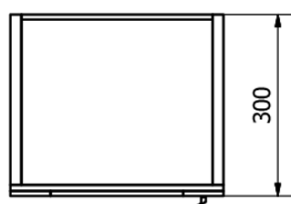

## Size

**Width:** 600 mm

**Equipment:** Sliding hinges

**Weight / set:** 65.5 kg

**Packaging:** 4 Piece

**Warranty:** 2 years

Technical sheet

A-A