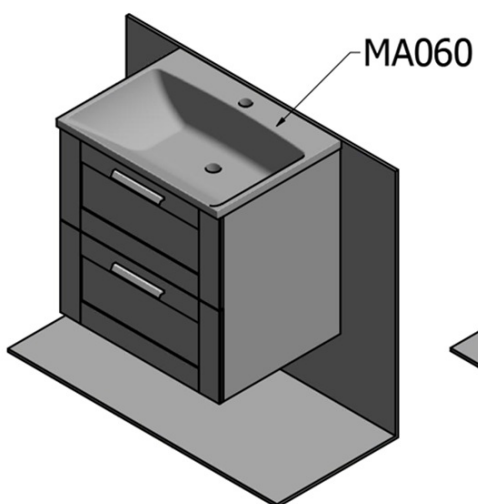

## Size

**Width:** 600 mm

**Equipment:** Sliding hinges

**Weight / set:** 65.5 kg

**Packaging:** 4 Piece

**Warranty:** 2 years

Technical sheet

A-A