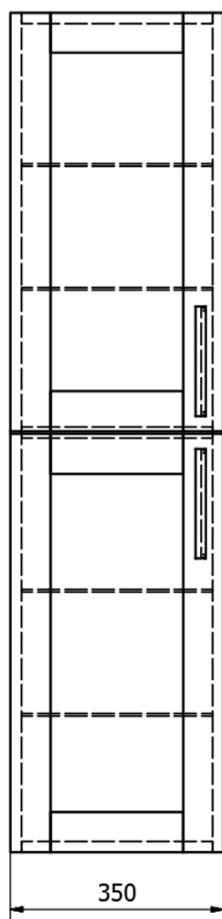

**Order code:** KSET-041

## Size

**Width:** 600 mm

## Properties

**Colour:** Brown

**Decor:** Collingwood Oak

**Material:** MDF/laminate

**Installation:** Wall-Hung

**Type of cabinet:** Drawers

**Type of washbasin:** Countertop washbasin

**Mirror type:** Framed mirrors

**Equipment:** Sliding hinges

**Weight / set:** 65.5 kg

**Packaging:** 4 Piece

**Warranty:** 2 years

Technical sheet

A-A