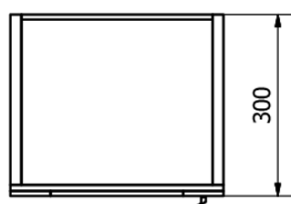

Technical sheet