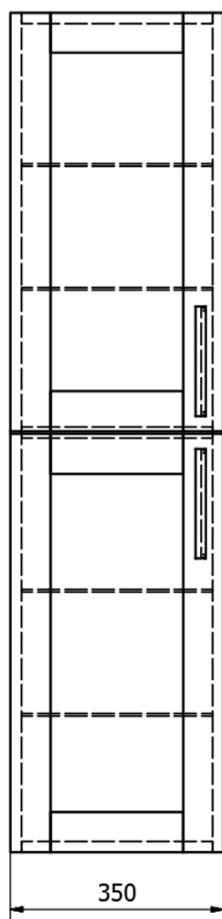

Technical sheet