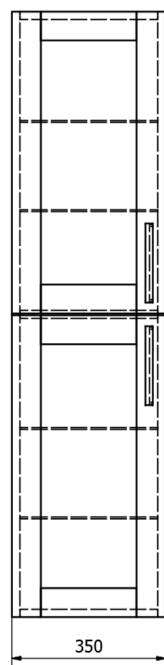

Technical sheet