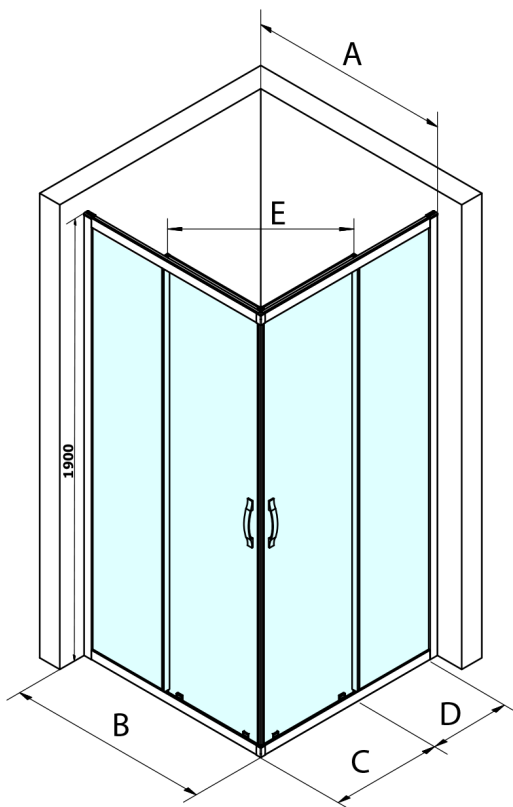

SIGMA SIMPLY BLACK Rectangular Shower Enclosure 900x800 mm, L/R option, Corner Entrance, Brick glass

Order code: GS2490B-01

Size

Width: 900 mm
 Height: 1900 mm
 Depth: 800 mm

Properties

Warranty: 3 years

Technical sheet

MODEL	A	B	C	D	E
GS2180B	780-800	800	410	315	432
GS2190B	880-900	900	460	365	503
GS2110B	980-1000	1000	510	415	570
GS2111B	1080-1100	1100	560	515	570
GS2112B	1180-1200	1200	610	615	570
GS2480B	780-800	800	410	315	432
GS2490B	880-900	900	460	365	503
GS2410B	980-1000	1000	510	415	570

Size	E
1200x1100	570
1200x1000	570
1200x900	538
1200x800	503
1100x1000	570
1100x800	503
1100x900	538
1000x900	538
1000x800	503
900x800	468