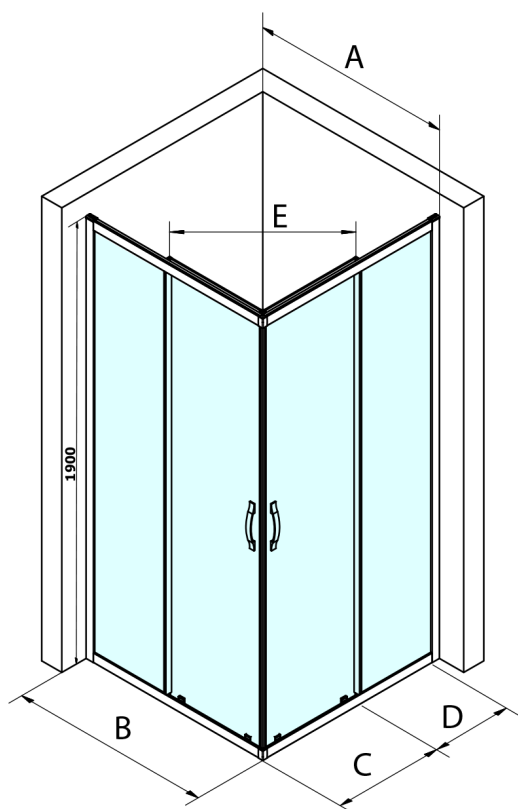

SIGMA SIMPLY BLACK Shower Enclosure, square, 800x800 mm, Corner Entrance, Brick glass

Order code: GS2480B-01

Size

Width: 800 mm

Height: 1900 mm

Depth: 800 mm

Properties

Warranty: 3 years

Technical sheet

MODEL	A	B	C	D	E
GS2180B	780-800	800	410	315	432
GS2190B	880-900	900	460	365	503
GS2110B	980-1000	1000	510	415	570
GS2111B	1080-1100	1100	560	515	570
GS2112B	1180-1200	1200	610	615	570
GS2480B	780-800	800	410	315	432
GS2490B	880-900	900	460	365	503
GS2410B	980-1000	1000	510	415	570

Size	E
1200x1100	570
1200x1000	570
1200x900	538
1200x800	503
1100x1000	570
1100x800	503
1100x900	538
1000x900	538
1000x800	503
900x800	468