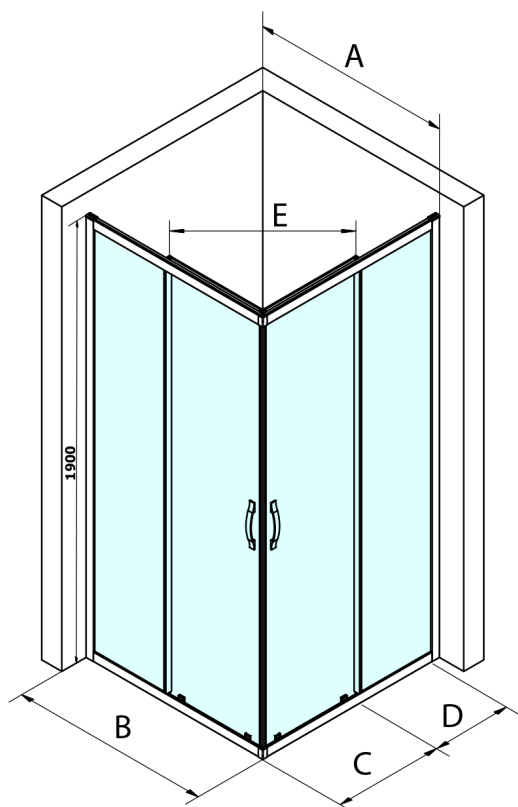

SIGMA SIMPLY BLACK Rectangular Shower Enclosure 1000x900 mm, L/R option, Corner Entrance, Brick glass

Order code: GS2410B-03

Size

Width: 1000 mm

Height: 1900 mm

Depth: 900 mm

Properties

Warranty: 3 years

Technical sheet

MODEL	A	B	C	D	E
GS2180B	780-800	800	410	315	432
GS2190B	880-900	900	460	365	503
GS2110B	980-1000	1000	510	415	570
GS2111B	1080-1100	1100	560	515	570
GS2112B	1180-1200	1200	610	615	570
GS2480B	780-800	800	410	315	432
GS2490B	880-900	900	460	365	503
GS2410B	980-1000	1000	510	415	570

Size	E
1200x1100	570
1200x1000	570
1200x900	538
1200x800	503
1100x1000	570
1100x800	503
1100x900	538
1000x900	538
1000x800	503
900x800	468