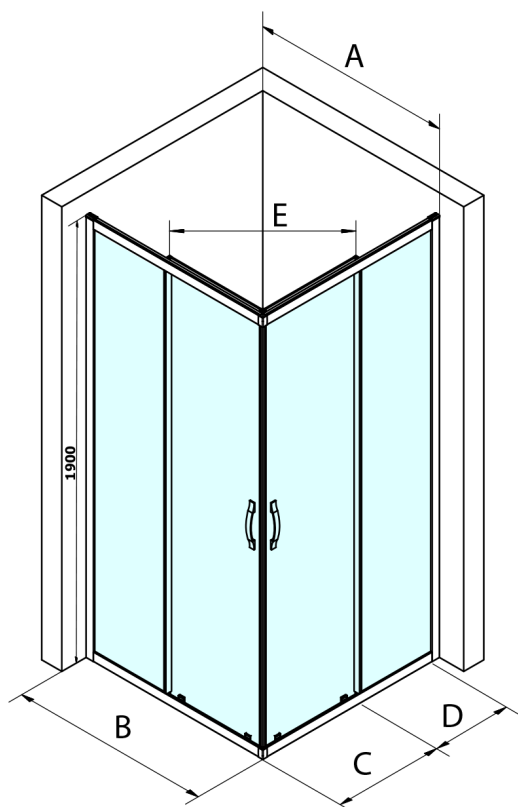

SIGMA SIMPLY BLACK Rectangular Shower Enclosure 1000x800 mm, L/R option, Corner Entrance, Brick glass

Order code: GS2410B-02

Size

Width: 1000 mm

Height: 1900 mm

Depth: 800 mm

Properties

Warranty: 3 years

Technical sheet

MODEL	A	B	C	D	E
GS2180B	780-800	800	410	315	432
GS2190B	880-900	900	460	365	503
GS2110B	980-1000	1000	510	415	570
GS2111B	1080-1100	1100	560	515	570
GS2112B	1180-1200	1200	610	615	570
GS2480B	780-800	800	410	315	432
GS2490B	880-900	900	460	365	503
GS2410B	980-1000	1000	510	415	570

Size	E
1200x1100	570
1200x1000	570
1200x900	538
1200x800	503
1100x1000	570
1100x800	503
1100x900	538
1000x900	538
1000x800	503
900x800	468