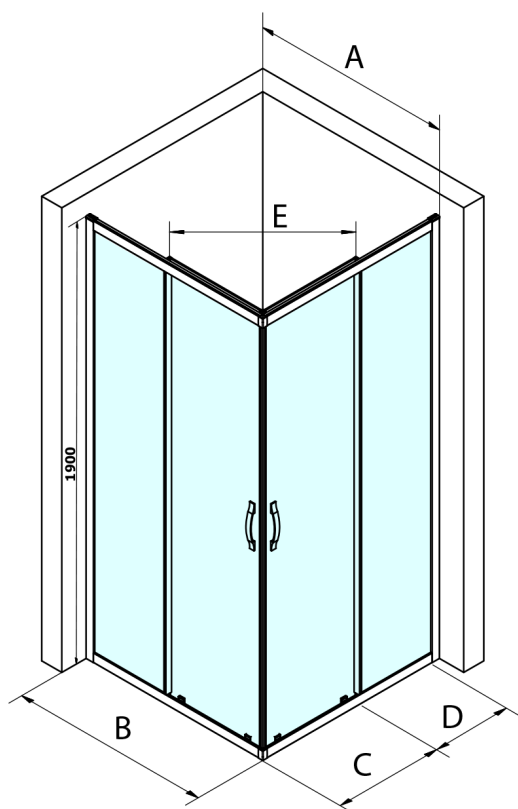

SIGMA SIMPLY BLACK Shower Enclosure, square, 1000x1000 mm, Corner Entrance, Brick glass

Order code: GS2410B-01

Size

Width: 1000 mm

Height: 1900 mm

Depth: 1000 mm

Properties

Warranty: 3 years

Technical sheet

MODEL	A	B	C	D	E
GS2180B	780-800	800	410	315	432
GS2190B	880-900	900	460	365	503
GS2110B	980-1000	1000	510	415	570
GS2111B	1080-1100	1100	560	515	570
GS2112B	1180-1200	1200	610	615	570
GS2480B	780-800	800	410	315	432
GS2490B	880-900	900	460	365	503
GS2410B	980-1000	1000	510	415	570

Size	E
1200x1100	570
1200x1000	570
1200x900	538
1200x800	503
1100x1000	570
1100x800	503
1100x900	538
1000x900	538
1000x800	503
900x800	468