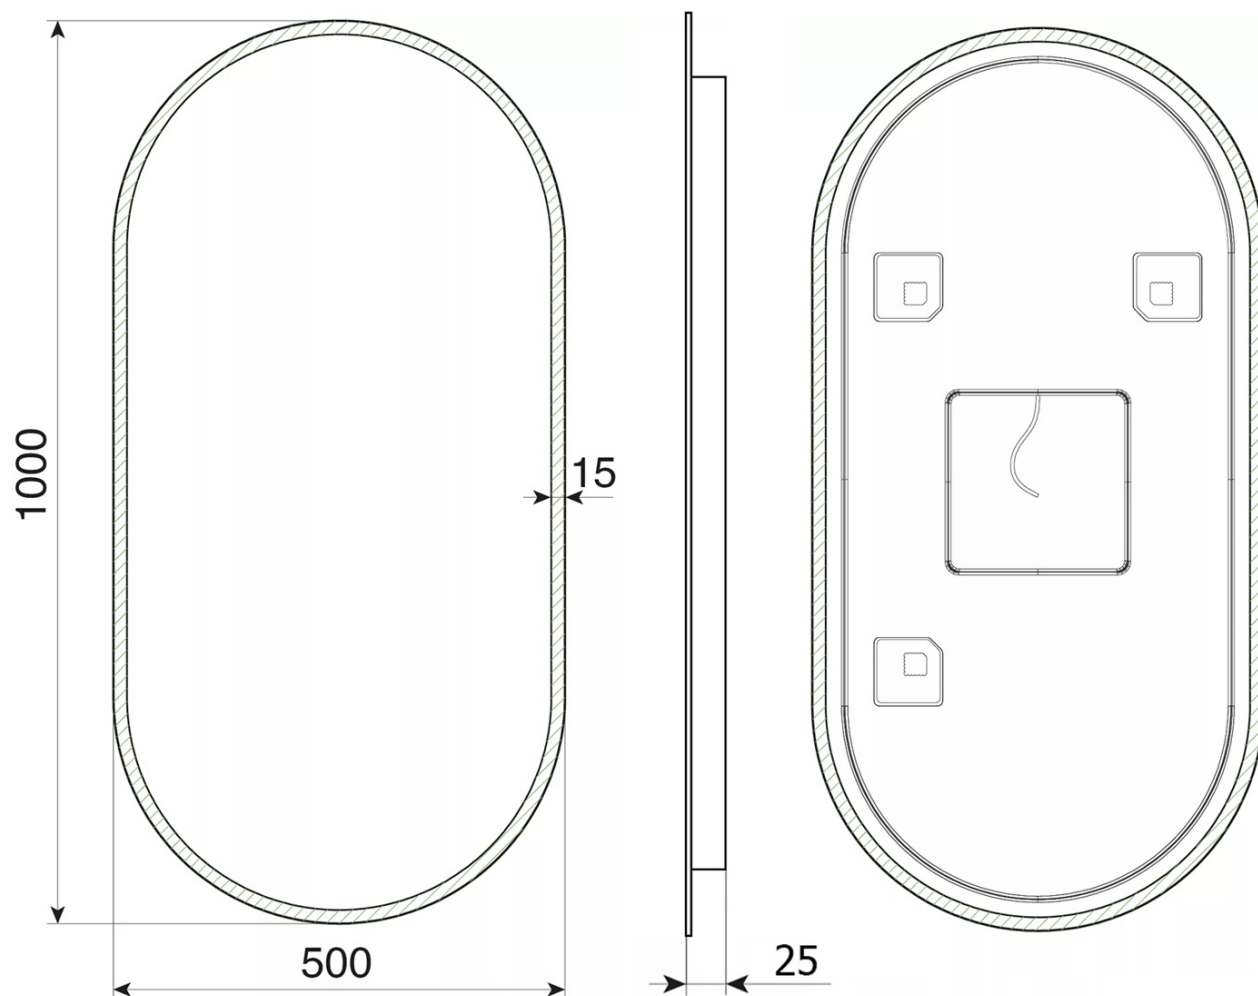

Order code: KSET-037

Basic information

Brand: Sapho
Series: VIERA

Size

Width: 1200 mm

Properties

Colour: White matt, Brown
Decor: Oak Alabama
Material: DTDL, Solid Surface - Artificial stone
Installation: Wall-Hung
Type of cabinet: Drawers
Type of washbasin: Countertop washbasin
Mirror type: Backlit mirrors
Light Control: Not included
Power input: 28 W
LED colour: Daily white (4 000 - 5 000 K)
Luminosity: 2350 lm
LED life: 50000 hrs.
Equipment: Silent and soft closing
Weight / set: 101.556 kg
Packaging: 7 Piece
Warranty: 2 years

Technical sheet

Installation of drain + hot & cold water pipes