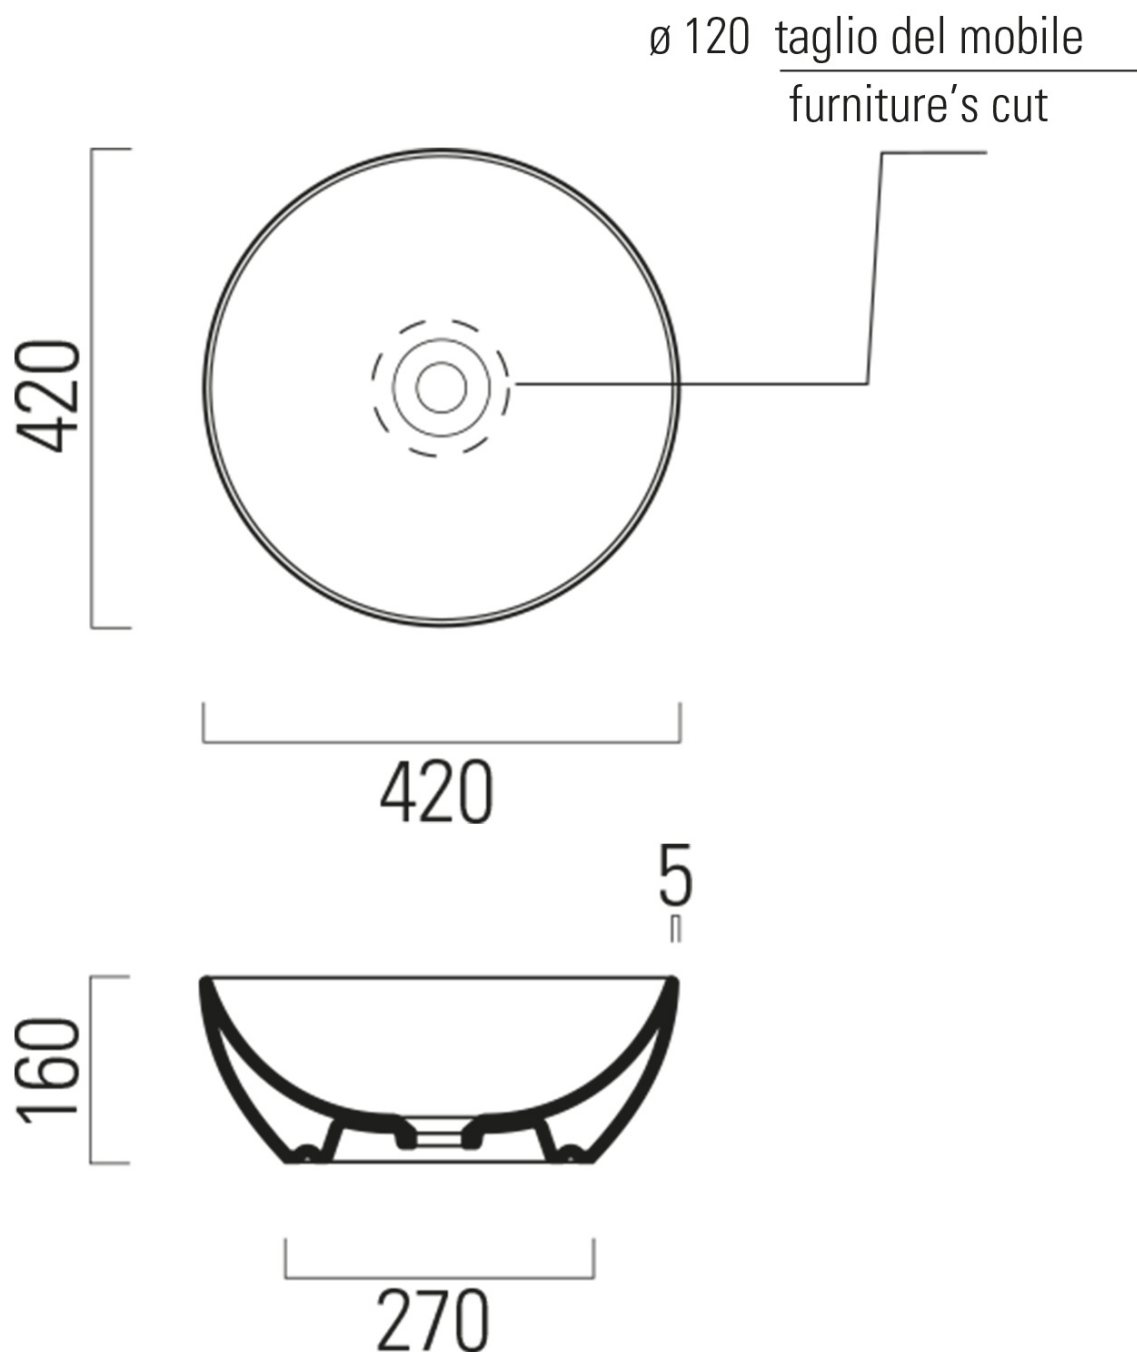

Order code: KSET-037

Basic information

Brand: Sapho
Series: VIERA

Size

Width: 1200 mm

Properties

Colour: White matt, Brown
Decor: Oak Alabama
Material: DTDL, Solid Surface - Artificial stone
Installation: Wall-Hung
Type of cabinet: Drawers
Type of washbasin: Countertop washbasin
Mirror type: Backlit mirrors
Light Control: Not included
Power input: 28 W
LED colour: Daily white (4 000 - 5 000 K)
Luminosity: 2350 lm
LED life: 50000 hrs.
Equipment: Silent and soft closing
Weight / set: 101.556 kg
Packaging: 7 Piece
Warranty: 2 years

Technical sheet

Installation of drain + hot & cold water pipes