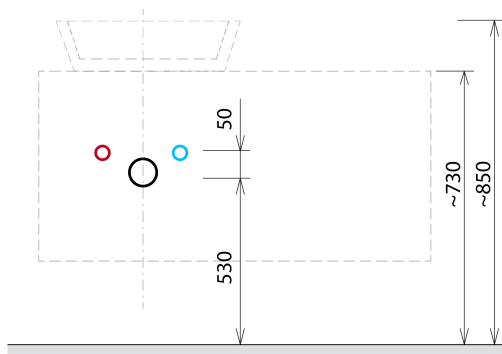

Order code: KSET-037

Basic information

Brand: Sapho
Series: VIERA

Size

Width: 1200 mm

Properties

Colour: White matt, Brown
Decor: Oak Alabama
Material: DTDL, Solid Surface - Artificial stone
Installation: Wall-Hung
Type of cabinet: Drawers
Type of washbasin: Countertop washbasin
Mirror type: Backlit mirrors
Light Control: Not included
Power input: 28 W
LED colour: Daily white (4 000 - 5 000 K)
Luminosity: 2350 lm
LED life: 50000 hrs.
Equipment: Silent and soft closing
Weight / set: 101.556 kg
Packaging: 7 Piece
Warranty: 2 years

Technical sheet

Installation of drain + hot & cold water pipes