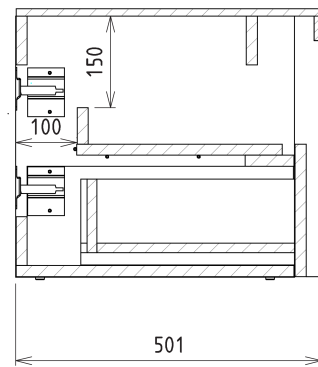

Order code: KSET-037

Basic information

Brand: Sapho
Series: VIERA

Size

Width: 1200 mm

Properties

Colour: White matt, Brown
Decor: Oak Alabama
Material: DTDL, Solid Surface - Artificial stone
Installation: Wall-Hung
Type of cabinet: Drawers
Type of washbasin: Countertop washbasin
Mirror type: Backlit mirrors
Light Control: Not included
Power input: 28 W
LED colour: Daily white (4 000 - 5 000 K)
Luminosity: 2350 lm
LED life: 50000 hrs.
Equipment: Silent and soft closing
Weight / set: 101.556 kg
Packaging: 7 Piece
Warranty: 2 years

Technical sheet

Installation of drain + hot & cold water pipes