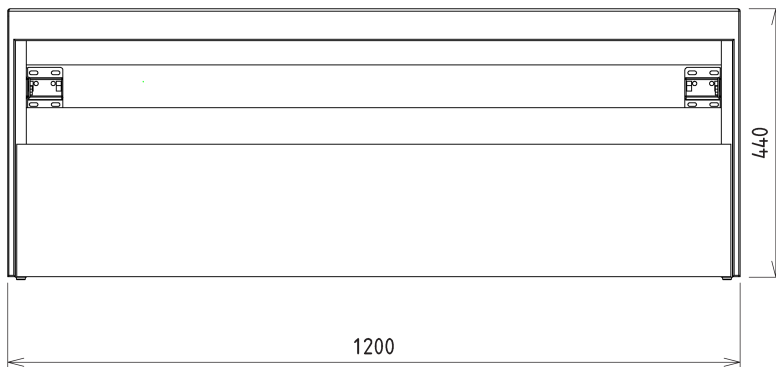

Order code: KSET-037

Basic information

Brand: Sapho
Series: VIERA

Size

Width: 1200 mm

Properties

Colour: White matt, Brown
Decor: Oak Alabama
Material: DTDL, Solid Surface - Artificial stone
Installation: Wall-Hung
Type of cabinet: Drawers
Type of washbasin: Countertop washbasin
Mirror type: Backlit mirrors
Light Control: Not included
Power input: 28 W
LED colour: Daily white (4 000 - 5 000 K)
Luminosity: 2350 lm
LED life: 50000 hrs.
Equipment: Silent and soft closing
Weight / set: 101.556 kg
Packaging: 7 Piece
Warranty: 2 years

Technical sheet

Installation of drain + hot & cold water pipes