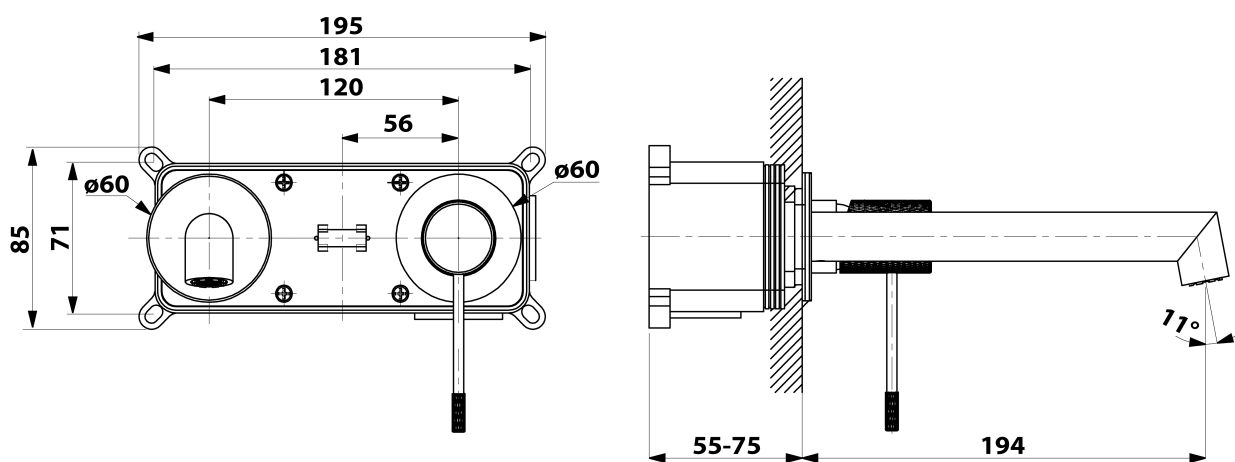

Order code: KSET-037

Basic information

Brand: Sapho
Series: VIERA

Size

Width: 1200 mm

Properties

Colour: White matt, Brown
Decor: Oak Alabama
Material: DTDL, Solid Surface - Artificial stone
Installation: Wall-Hung
Type of cabinet: Drawers
Type of washbasin: Countertop washbasin
Mirror type: Backlit mirrors
Light Control: Not included
Power input: 28 W
LED colour: Daily white (4 000 - 5 000 K)
Luminosity: 2350 lm
LED life: 50000 hrs.
Equipment: Silent and soft closing
Weight / set: 101.556 kg
Packaging: 7 Piece
Warranty: 2 years

Technical sheet

Installation of drain + hot & cold water pipes