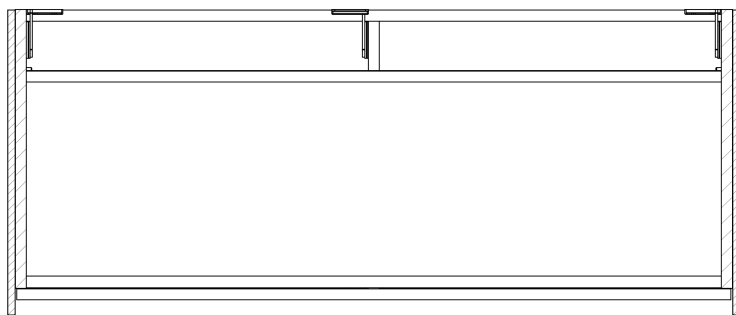

Order code: KSET-037

Basic information

Brand: Sapho
Series: VIERA

Size

Width: 1200 mm

Properties

Colour: White matt, Brown
Decor: Oak Alabama
Material: DTDL, Solid Surface - Artificial stone
Installation: Wall-Hung
Type of cabinet: Drawers
Type of washbasin: Countertop washbasin
Mirror type: Backlit mirrors
Light Control: Not included
Power input: 28 W
LED colour: Daily white (4 000 - 5 000 K)
Luminosity: 2350 lm
LED life: 50000 hrs.
Equipment: Silent and soft closing
Weight / set: 101.556 kg
Packaging: 7 Piece
Warranty: 2 years

Technical sheet

Installation of drain + hot & cold water pipes