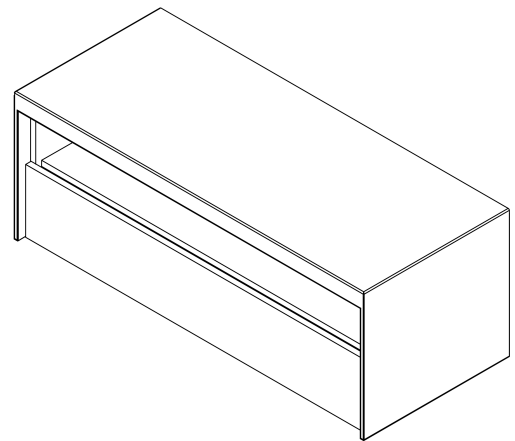

Installation of drain + hot & cold water pipes