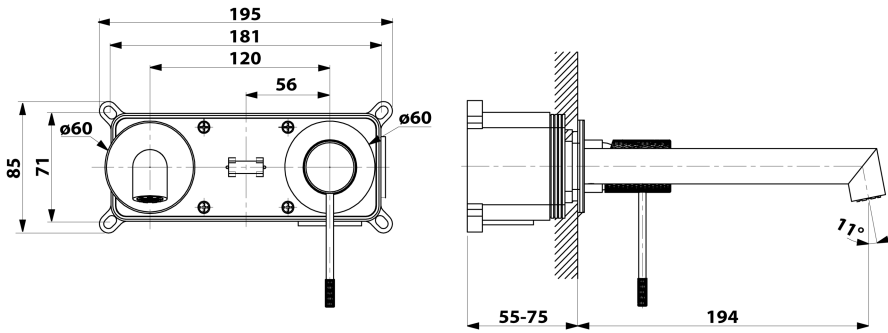

Order code: KSET-037

Size

Width: 1200 mm

Properties

Colour: White matt, Brown

Decor: Oak Alabama

Material: DTDL, Solid Surface - Artificial stone

Warranty: 2 years

Technical sheet

Installation of drain + hot & cold water pipes