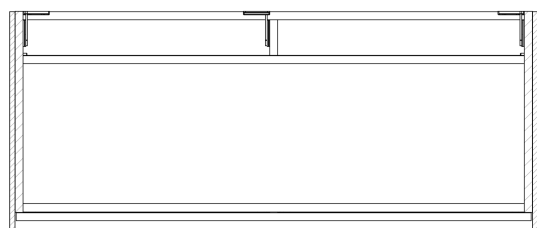

Order code: KSET-037

Size

Width: 1200 mm

Properties

Colour: White matt, Brown

Decor: Oak Alabama

Material: DTDL, Solid Surface - Artificial stone

Warranty: 2 years

Technical sheet

Installation of drain + hot & cold water pipes