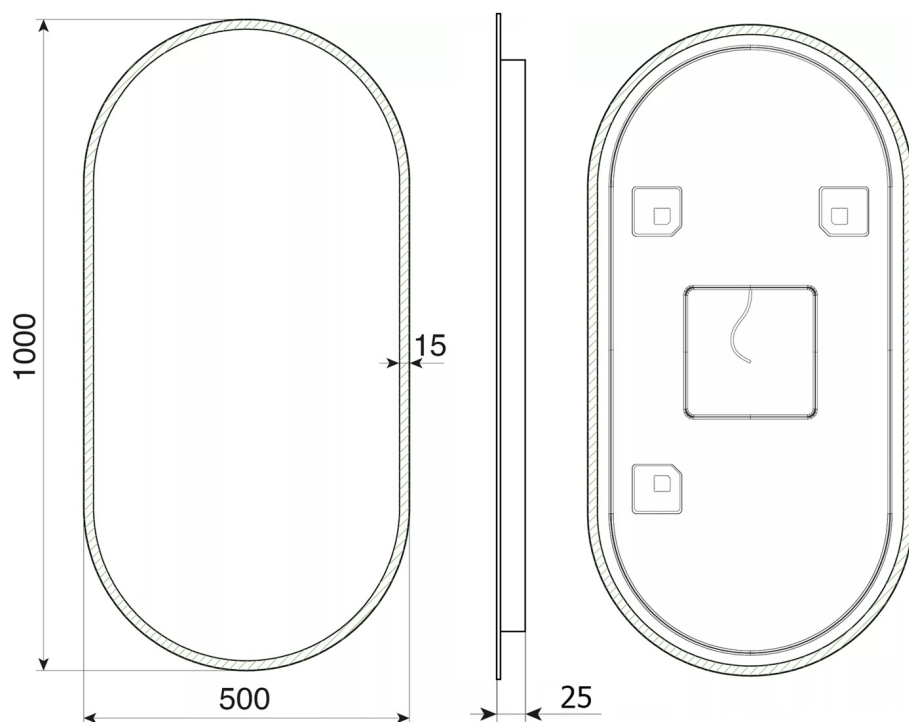

Order code: KSET-037

Size

Width: 1200 mm

Properties

Colour: White matt, Brown

Decor: Oak Alabama

Material: DTDL, Solid Surface - Artificial stone

Warranty: 2 years

Technical sheet

Installation of drain + hot & cold water pipes