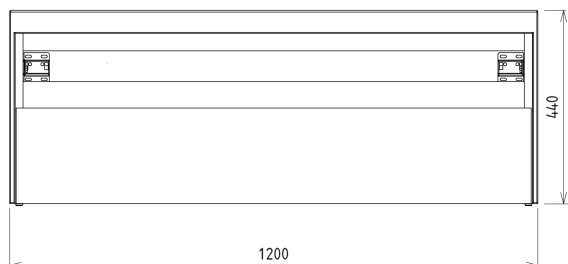

Order code: KSET-037

Size

Width: 1200 mm

Properties

Colour: White matt, Brown

Decor: Oak Alabama

Material: DTDL, Solid Surface - Artificial stone

Warranty: 2 years

Technical sheet

Installation of drain + hot & cold water pipes