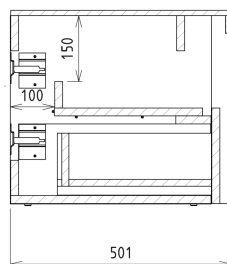

Installation of drain + hot & cold water pipes