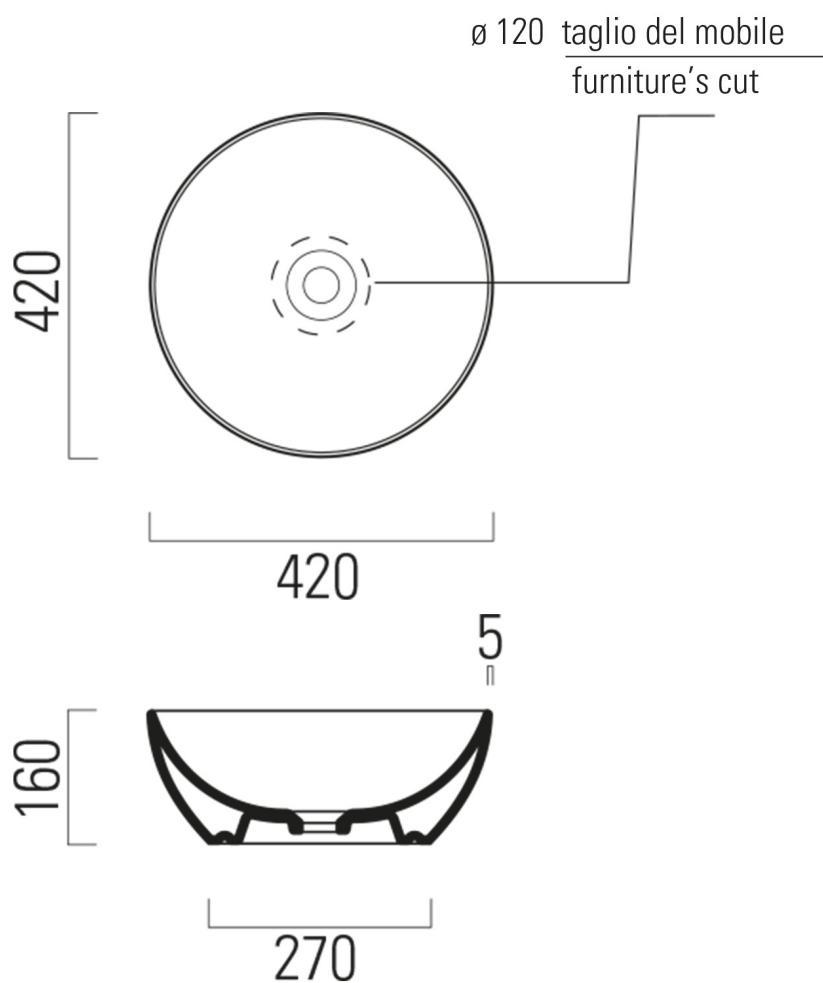

Order code: KSET-037

Size

Width: 1200 mm

Properties

Colour: White matt, Brown

Decor: Oak Alabama

Material: DTDL, Solid Surface - Artificial stone

Warranty: 2 years

Technical sheet

Installation of drain + hot & cold water pipes