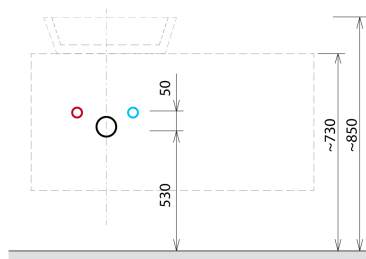

Order code: KSET-037

Size

Width: 1200 mm

Properties

Colour: White matt, Brown

Decor: Oak Alabama

Material: DTDL, Solid Surface - Artificial stone

Warranty: 2 years

Technical sheet

Installation of drain + hot & cold water pipes