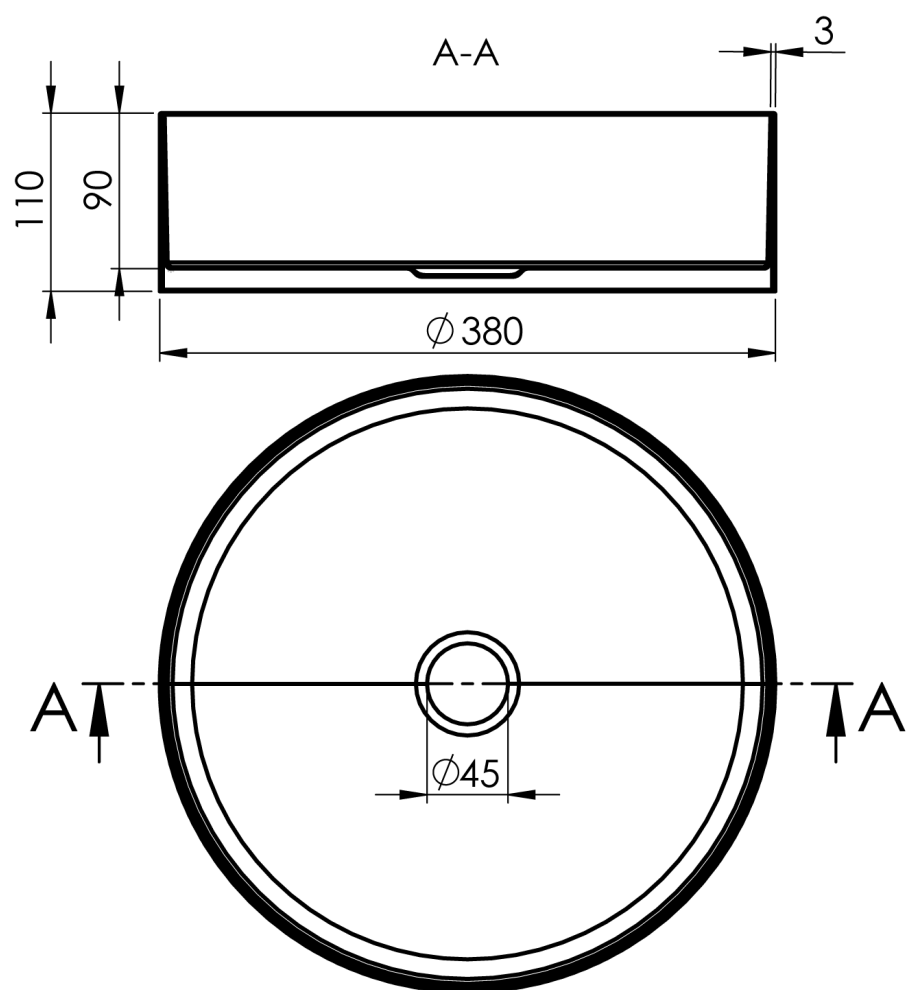

Order code: KSET-036

Size

Width: 1000 mm

Properties

Colour: White matt, Brown

Decor: Oak Alabama

Material: DTDL, Solid Surface - Artificial stone

Warranty: 2 years

Technical sheet

Installation of drain + hot & cold water pipes