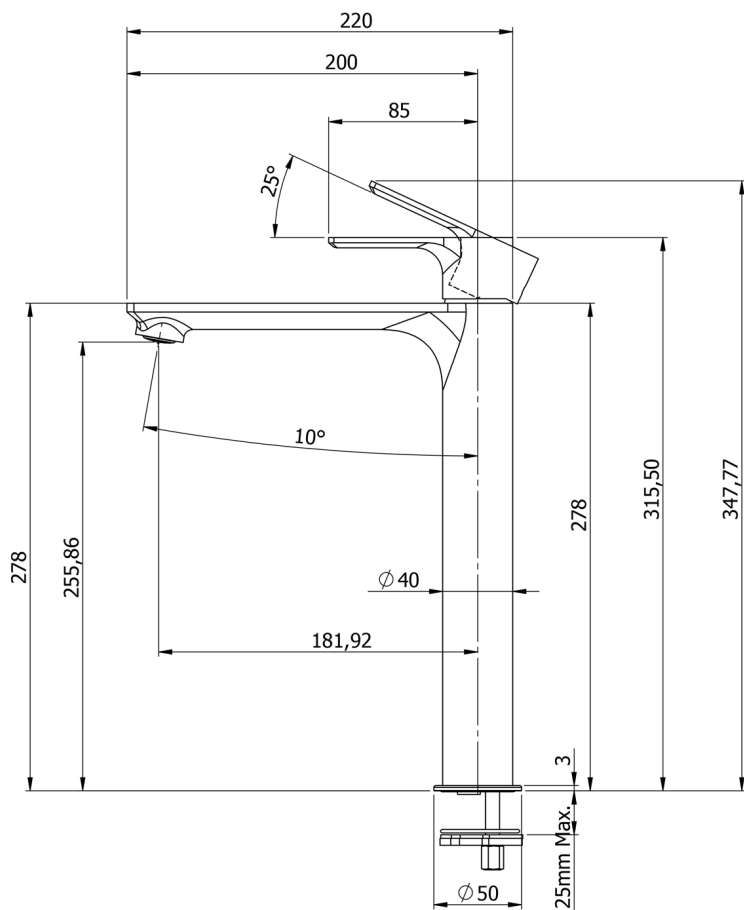

Order code: KSET-036

Size

Width: 1000 mm

Properties

Colour: White matt, Brown

Decor: Oak Alabama

Material: DTDL, Solid Surface - Artificial stone

Warranty: 2 years

Technical sheet

Installation of drain + hot & cold water pipes