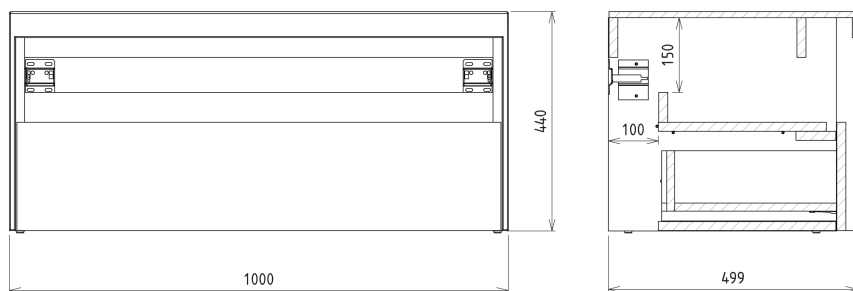

Order code: KSET-036

Size

Width: 1000 mm

Properties

Colour: White matt, Brown

Decor: Oak Alabama

Material: DTDL, Solid Surface - Artificial stone

Warranty: 2 years

Technical sheet

Installation of drain + hot & cold water pipes