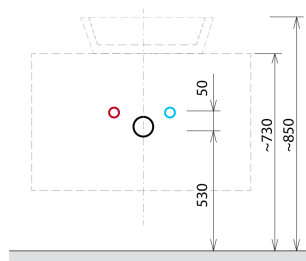

Order code: KSET-036

Size

Width: 1000 mm

Properties

Colour: White matt, Brown

Decor: Oak Alabama

Material: DTDL, Solid Surface - Artificial stone

Warranty: 2 years

Technical sheet

Installation of drain + hot & cold water pipes