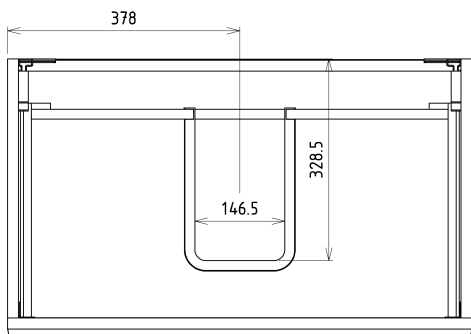

Order code: KSET-034

Basic information

Brand: Sapho
Series: SITIA

Size

Width: 800 mm

Properties

Colour: Brown
Decor: Oak Alabama
Material: MDF/laminate
Installation: Wall-Hung
Type of cabinet: Drawers
Type of washbasin: Washbasin
Mirror type: Backlit mirrors
Light Control: Not included
Power input: 20 W
LED colour: Daily white (4 000 - 5 000 K)
Luminosity: 891 lm
LED life: 36000 hrs.
Equipment: Silent and soft closing
Weight / set: 84.036 kg
Packaging: 5 Piece
Warranty: 2 years

Technical sheet

Installation of drain + hot & cold water pipes