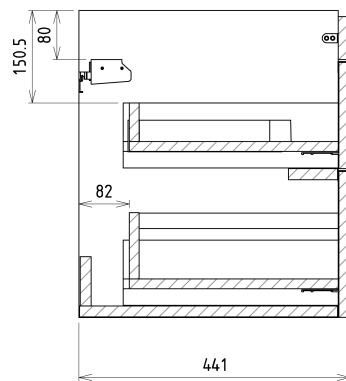

Order code: KSET-034

Basic information

Brand: Sapho
Series: SITIA

Size

Width: 800 mm

Properties

Colour: Brown
Decor: Oak Alabama
Material: MDF/laminate
Installation: Wall-Hung
Type of cabinet: Drawers
Type of washbasin: Washbasin
Mirror type: Backlit mirrors
Light Control: Not included
Power input: 20 W
LED colour: Daily white (4 000 - 5 000 K)
Luminosity: 891 lm
LED life: 36000 hrs.
Equipment: Silent and soft closing
Weight / set: 84.036 kg
Packaging: 5 Piece
Warranty: 2 years

Technical sheet

Installation of drain + hot & cold water pipes