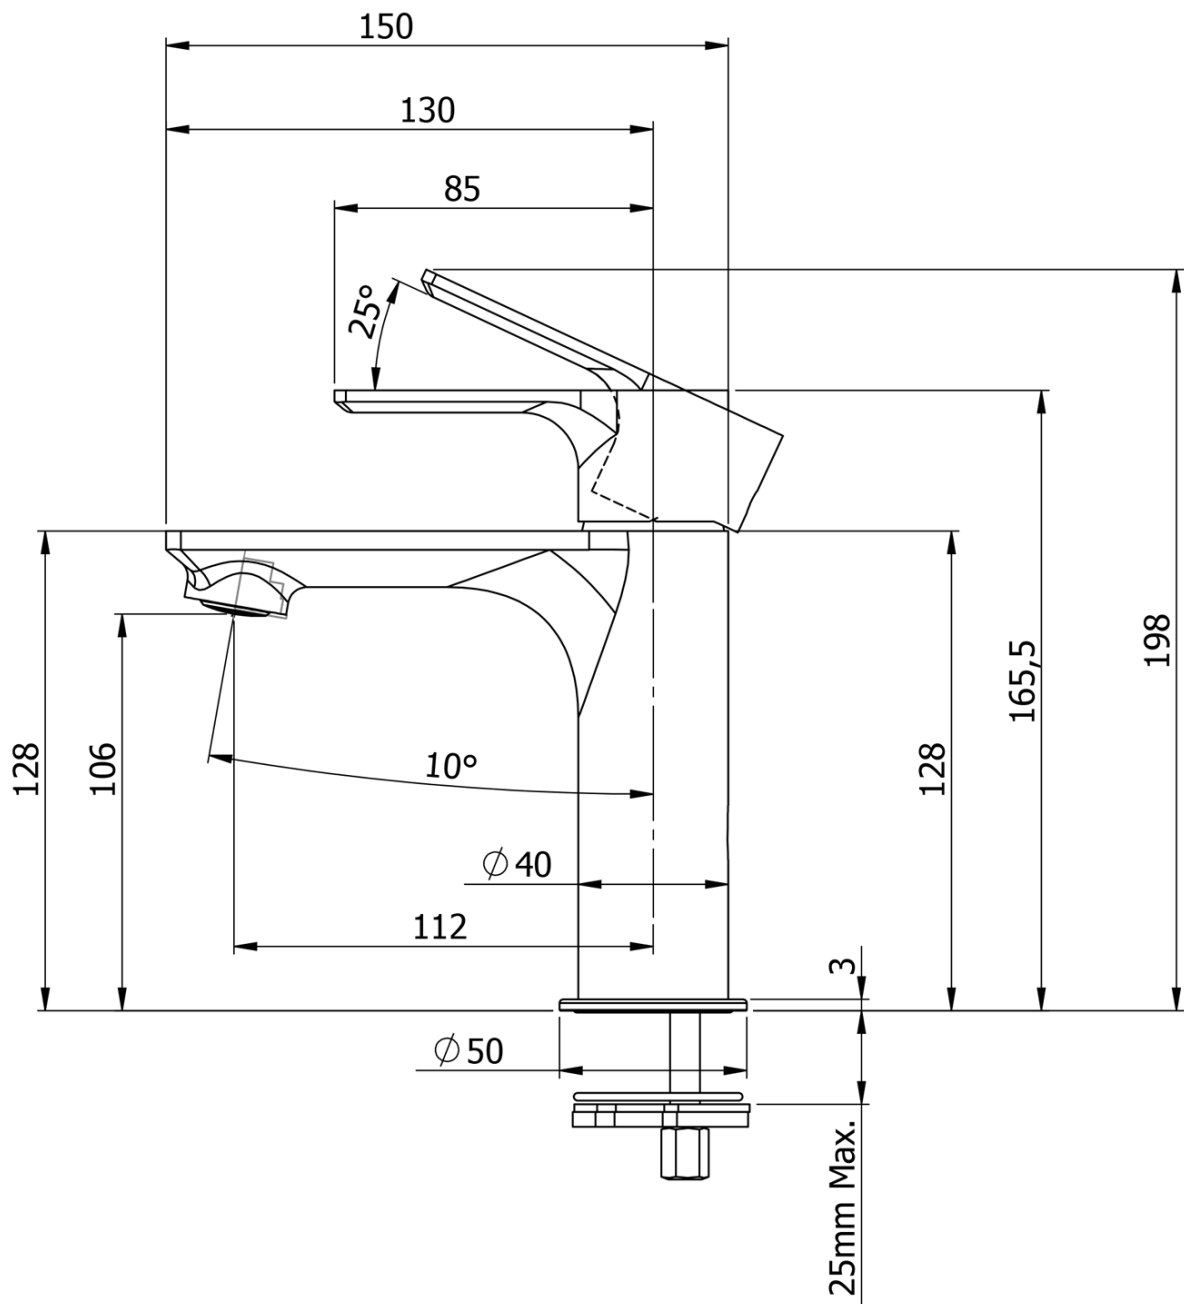

Order code: KSET-034

Basic information

Brand: Sapho
Series: SITIA

Size

Width: 800 mm

Properties

Colour: Brown
Decor: Oak Alabama
Material: MDF/laminate
Installation: Wall-Hung
Type of cabinet: Drawers
Type of washbasin: Washbasin
Mirror type: Backlit mirrors
Light Control: Not included
Power input: 20 W
LED colour: Daily white (4 000 - 5 000 K)
Luminosity: 891 lm
LED life: 36000 hrs.
Equipment: Silent and soft closing
Weight / set: 84.036 kg
Packaging: 5 Piece
Warranty: 2 years

Technical sheet

Installation of drain + hot & cold water pipes