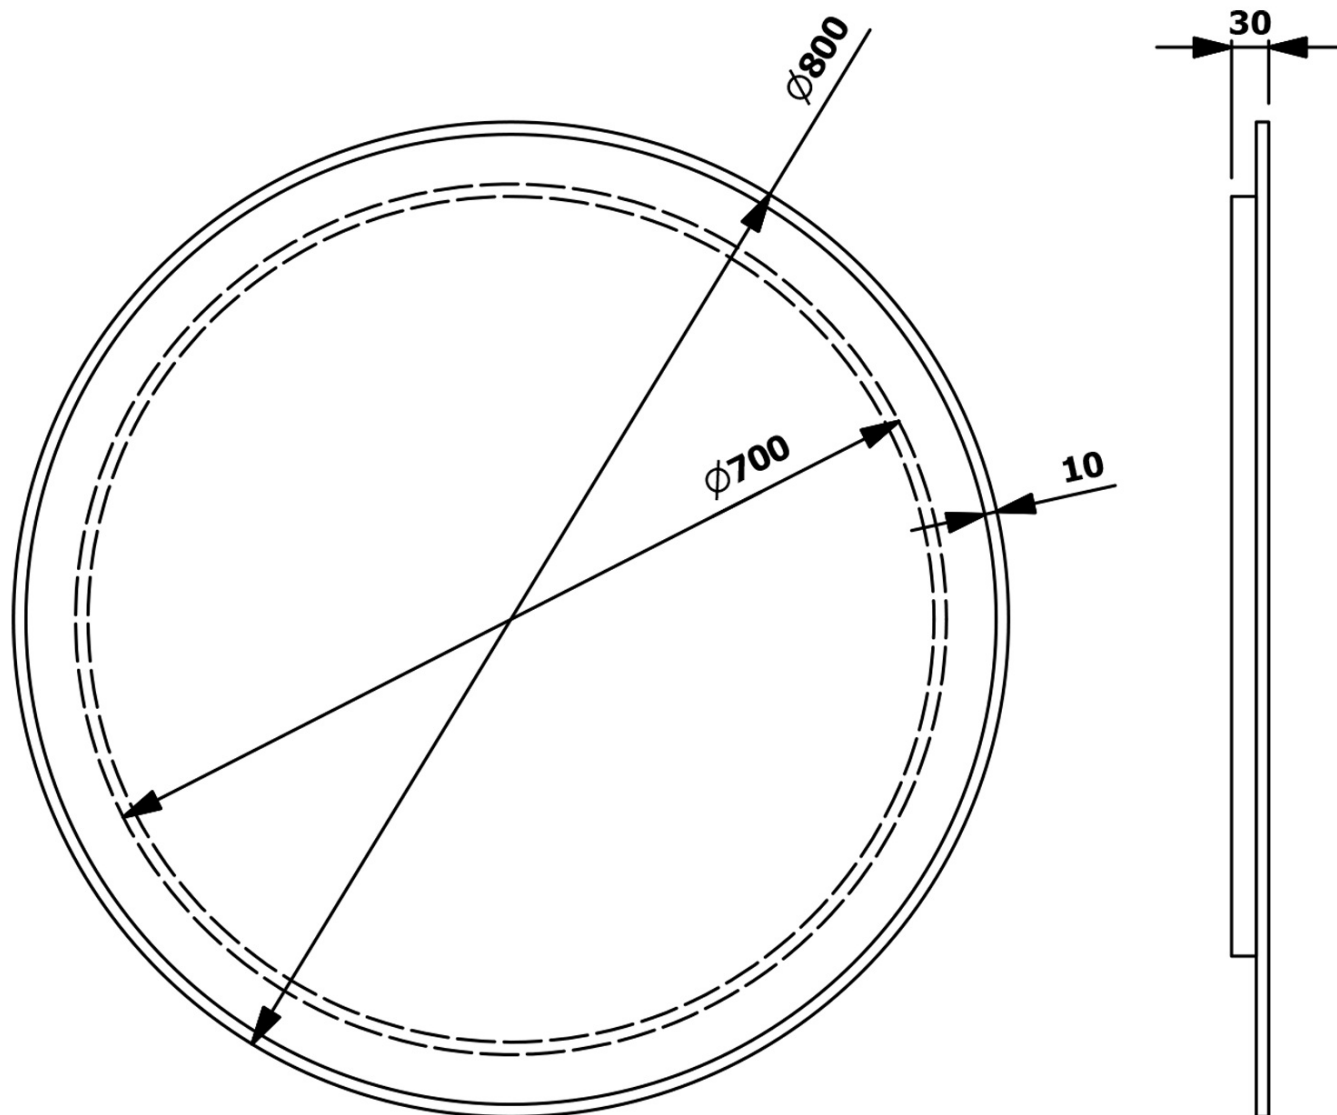

Order code: KSET-034

Basic information

Brand: Sapho
Series: SITIA

Size

Width: 800 mm

Properties

Colour: Brown
Decor: Oak Alabama
Material: MDF/laminate
Installation: Wall-Hung
Type of cabinet: Drawers
Type of washbasin: Washbasin
Mirror type: Backlit mirrors
Light Control: Not included
Power input: 20 W
LED colour: Daily white (4 000 - 5 000 K)
Luminosity: 891 lm
LED life: 36000 hrs.
Equipment: Silent and soft closing
Weight / set: 84.036 kg
Packaging: 5 Piece
Warranty: 2 years

Technical sheet

Installation of drain + hot & cold water pipes