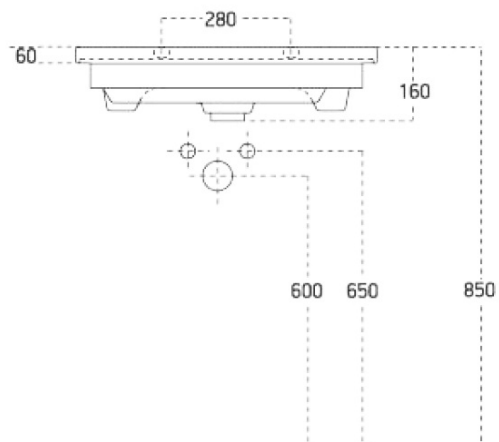

Order code: KSET-034

Basic information

Brand: Sapho
Series: SITIA

Size

Width: 800 mm

Properties

Colour: Brown
Decor: Oak Alabama
Material: MDF/laminate
Installation: Wall-Hung
Type of cabinet: Drawers
Type of washbasin: Washbasin
Mirror type: Backlit mirrors
Light Control: Not included
Power input: 20 W
LED colour: Daily white (4 000 - 5 000 K)
Luminosity: 891 lm
LED life: 36000 hrs.
Equipment: Silent and soft closing
Weight / set: 84.036 kg
Packaging: 5 Piece
Warranty: 2 years

Technical sheet

Installation of drain + hot & cold water pipes