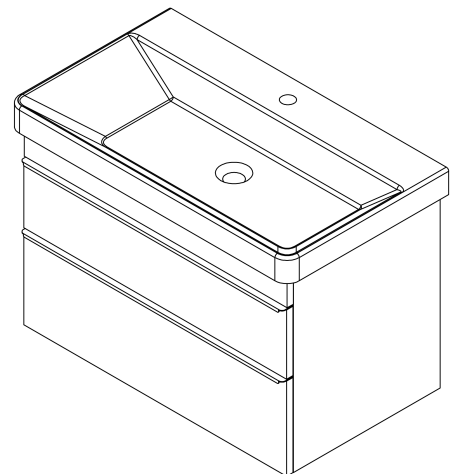

Order code: KSET-034

Basic information

Brand: Sapho
Series: SITIA

Size

Width: 800 mm

Properties

Colour: Brown
Decor: Oak Alabama
Material: MDF/laminate
Installation: Wall-Hung
Type of cabinet: Drawers
Type of washbasin: Washbasin
Mirror type: Backlit mirrors
Light Control: Not included
Power input: 20 W
LED colour: Daily white (4 000 - 5 000 K)
Luminosity: 891 lm
LED life: 36000 hrs.
Equipment: Silent and soft closing
Weight / set: 84.036 kg
Packaging: 5 Piece
Warranty: 2 years

Technical sheet

Installation of drain + hot & cold water pipes