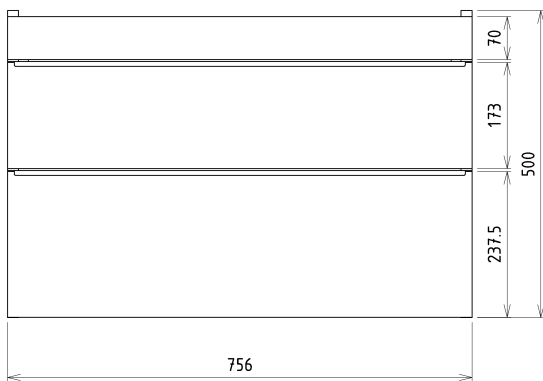

Installation of drain + hot & cold water pipes