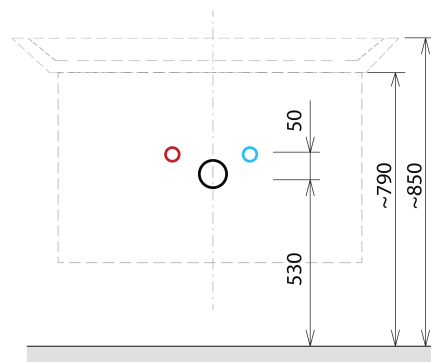

Order code: KSET-034

Basic information

Brand: Sapho
Series: SITIA

Size

Width: 800 mm

Properties

Colour: Brown
Decor: Oak Alabama
Material: MDF/laminate
Installation: Wall-Hung
Type of cabinet: Drawers
Type of washbasin: Washbasin
Mirror type: Backlit mirrors
Light Control: Not included
Power input: 20 W
LED colour: Daily white (4 000 - 5 000 K)
Luminosity: 891 lm
LED life: 36000 hrs.
Equipment: Silent and soft closing
Weight / set: 84.036 kg
Packaging: 5 Piece
Warranty: 2 years

Technical sheet

Installation of drain + hot & cold water pipes