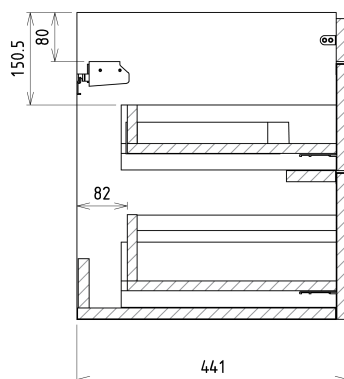

## Size

**Width:** 800 mm

**Light Control:** Not included

**Power input:** 20 W

**LED colour:** Daily white (4 000 - 5 000 K)

**Luminosity:** 891 lm

**LED life:** 36000 hrs.

**Equipment:** Silent and soft closing

**Weight / set:** 84.036 kg

**Packaging:** 5 Piece

**Warranty:** 2 years

Technical sheet

Installation of drain + hot & cold water pipes