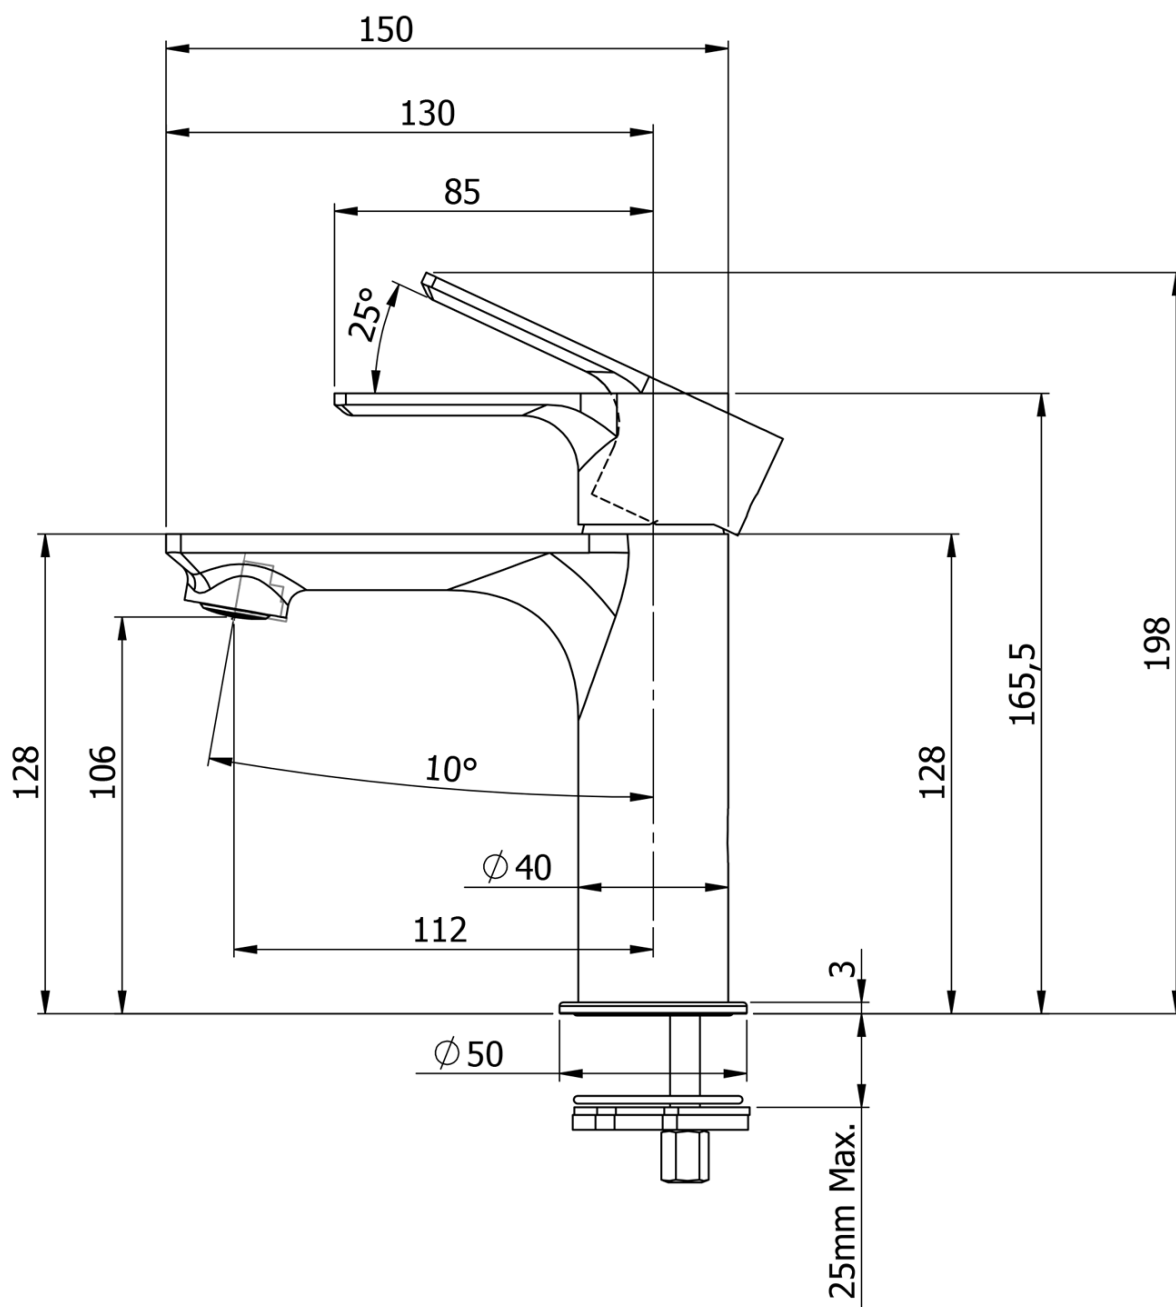

## Size

**Width:** 800 mm

**Light Control:** Not included

**Power input:** 20 W

**LED colour:** Daily white (4 000 - 5 000 K)

**Luminosity:** 891 lm

**LED life:** 36000 hrs.

**Equipment:** Silent and soft closing

**Weight / set:** 84.036 kg

**Packaging:** 5 Piece

**Warranty:** 2 years

Technical sheet

Installation of drain + hot & cold water pipes