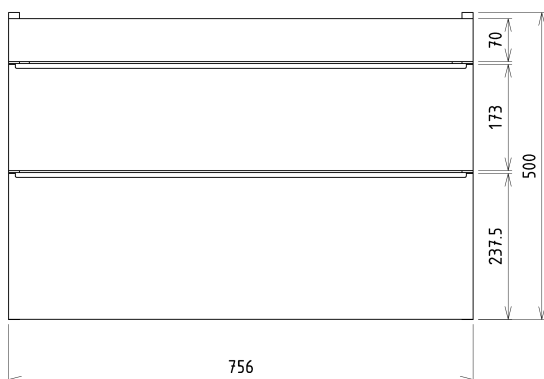

Installation of drain + hot & cold water pipes