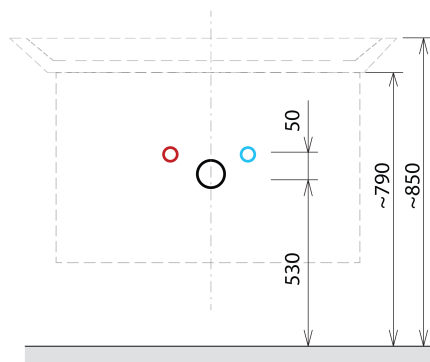

Installation of drain + hot & cold water pipes