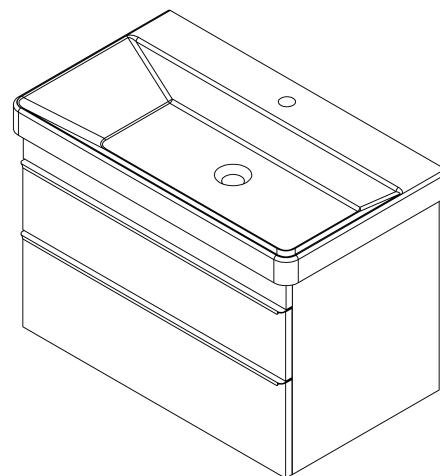

Installation of drain + hot & cold water pipes