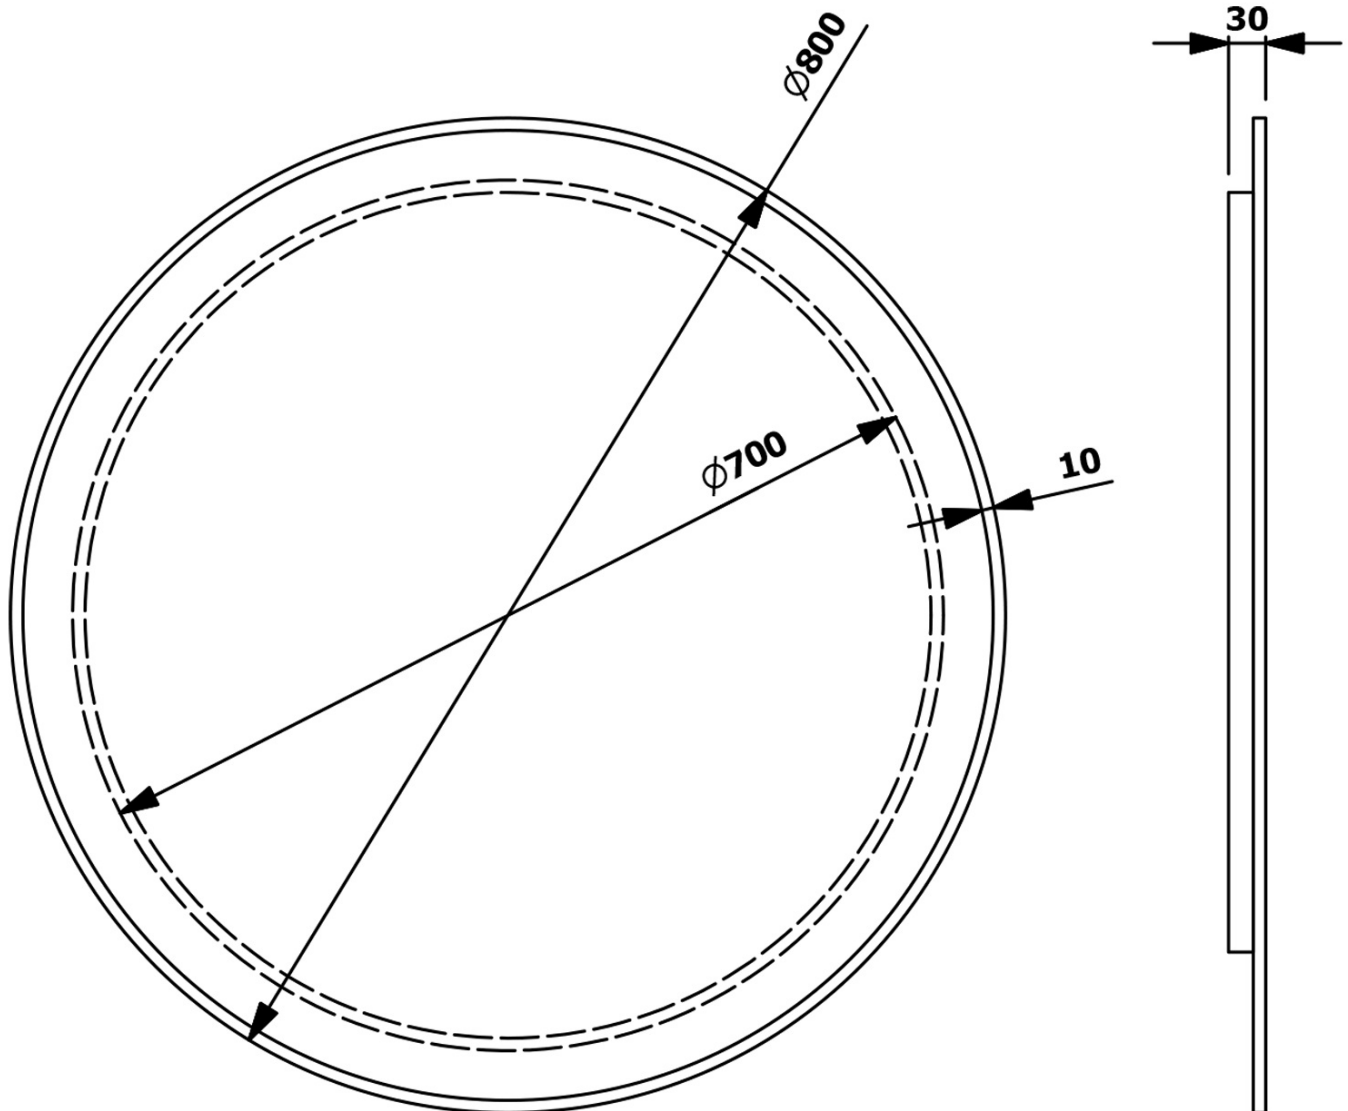

Order code: KSET-034

Basic information

Brand: Sapho

Series: SITIA

Size

Width: 800 mm

Properties

Colour: Brown

Decor: Oak Alabama

Material: MDF/laminate

Installation: Wall-Hung

Type of cabinet: Drawers

Type of washbasin: Washbasin

Mirror type: Backlit mirrors

Light Control: Not included

Power input: 20 W

LED colour: Daily white (4 000 - 5 000 K)

Luminosity: 891 lm

LED life: 36000 hrs.

Equipment: Silent and soft closing

Weight / set: 84.036 kg

Packaging: 5 Piece

Warranty: 2 years

Technical sheet