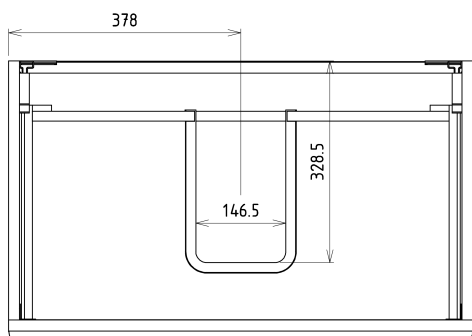

Installation of drain + hot & cold water pipes