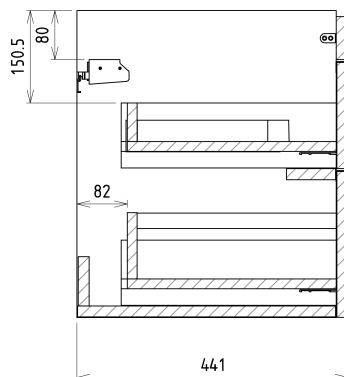

LED colour: Daily white (4 000 - 5 000 K)

Luminosity: 891 lm

LED life: 36000 hrs.

Equipment: Silent and soft closing

Weight / set: 84.036 kg

Packaging: 5 Piece

Warranty: 2 years

Technical sheet

Installation of drain + hot & cold water pipes