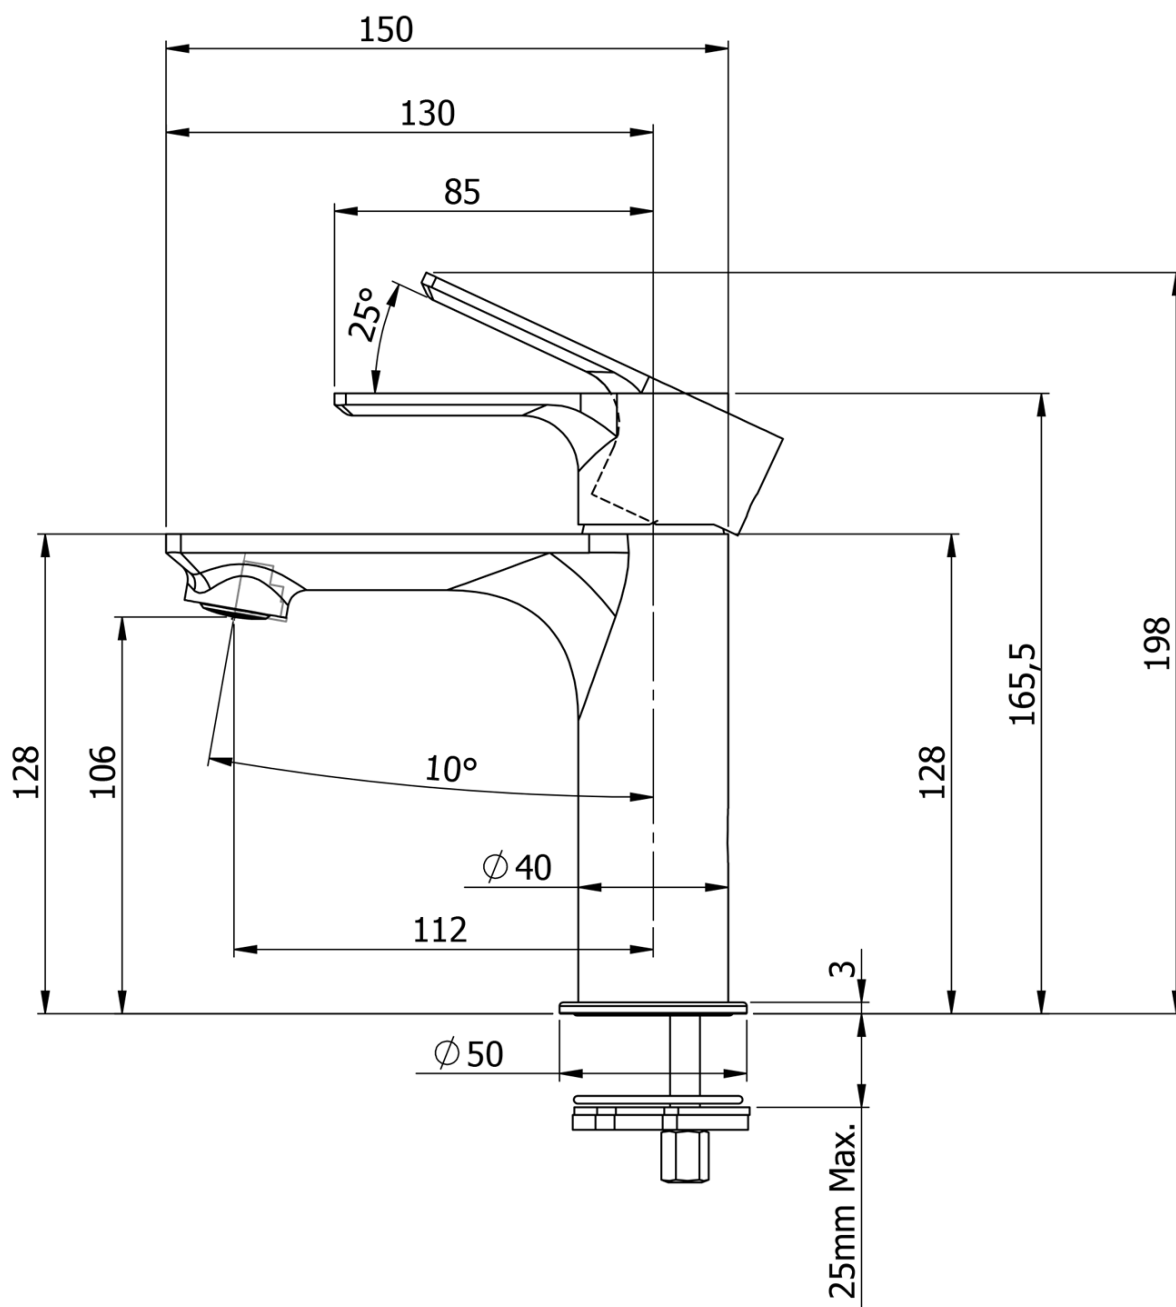

Order code: KSET-034

Basic information

Brand: Sapho

Series: SITIA

Size

Width: 800 mm

Properties

Colour: Brown

Decor: Oak Alabama

Material: MDF/laminate

Installation: Wall-Hung

Type of cabinet: Drawers

Type of washbasin: Washbasin

Mirror type: Backlit mirrors

Light Control: Not included

Power input: 20 W

LED colour: Daily white (4 000 - 5 000 K)

Luminosity: 891 lm

LED life: 36000 hrs.

Equipment: Silent and soft closing

Weight / set: 84.036 kg

Packaging: 5 Piece

Warranty: 2 years

Technical sheet

Installation of drain + hot & cold water pipes