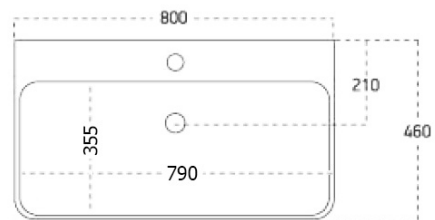

Decor: Oak Alabama

Material: MDF/laminate

Installation: Wall-Hung

Type of cabinet: Drawers

Type of washbasin: Washbasin

Mirror type: Backlit mirrors

Light Control: Not included

Power input: 20 W

LED colour: Daily white (4 000 - 5 000 K)

Luminosity: 891 lm

LED life: 36000 hrs.

Equipment: Silent and soft closing

Weight / set: 84.036 kg

Packaging: 5 Piece

Warranty: 2 years

Technical sheet