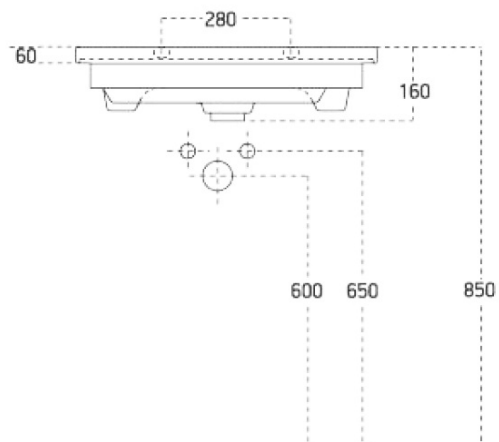

Decor: Oak Alabama

Material: MDF/laminate

Installation: Wall-Hung

Type of cabinet: Drawers

Type of washbasin: Washbasin

Mirror type: Backlit mirrors

Light Control: Not included

Power input: 20 W

LED colour: Daily white (4 000 - 5 000 K)

Luminosity: 891 lm

LED life: 36000 hrs.

Equipment: Silent and soft closing

Weight / set: 84.036 kg

Packaging: 5 Piece

Warranty: 2 years

Technical sheet