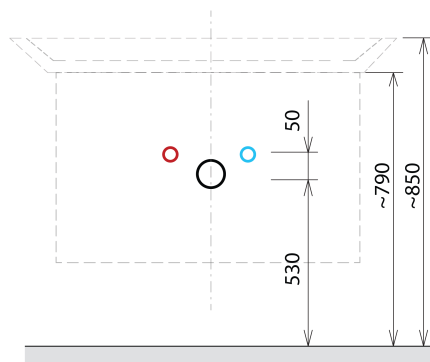

LED colour: Daily white (4 000 - 5 000 K)

Luminosity: 891 lm

LED life: 36000 hrs.

Equipment: Silent and soft closing

Weight / set: 84.036 kg

Packaging: 5 Piece

Warranty: 2 years

Technical sheet