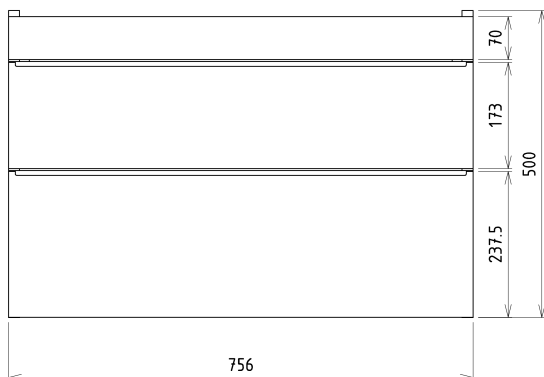

LED colour: Daily white (4 000 - 5 000 K)

Luminosity: 891 lm

LED life: 36000 hrs.

Equipment: Silent and soft closing

Weight / set: 84.036 kg

Packaging: 5 Piece

Warranty: 2 years

Technical sheet