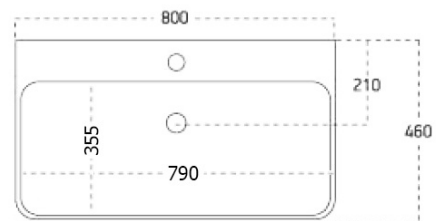

### Size

**Width:** 800 mm

**Power input:** 9.6 W

**LED colour:** Daily white (4 000 - 5 000 K)

**LED life:** 50000 hrs.

**Equipment:** Silent and soft closing

**Weight / set:** 85.972 kg

**Packaging:** 6 Piece

**Warranty:** 2 years

Technical sheet