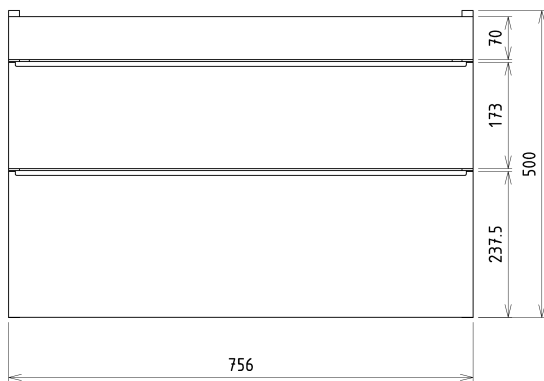

### Size

**Width:** 800 mm

**Power input:** 9.6 W

**LED colour:** Daily white (4 000 - 5 000 K)

**LED life:** 50000 hrs.

**Equipment:** Silent and soft closing

**Weight / set:** 85.972 kg

**Packaging:** 6 Piece

**Warranty:** 2 years

Technical sheet