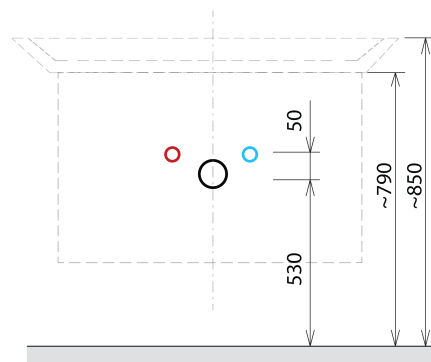

### Size

**Width:** 800 mm

**Power input:** 9.6 W

**LED colour:** Daily white (4 000 - 5 000 K)

**LED life:** 50000 hrs.

**Equipment:** Silent and soft closing

**Weight / set:** 85.972 kg

**Packaging:** 6 Piece

**Warranty:** 2 years

Technical sheet