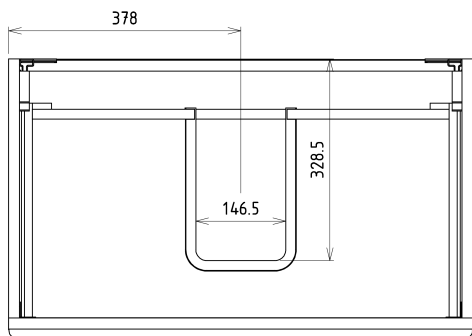

### Size

**Width:** 800 mm

**Power input:** 9.6 W

**LED colour:** Daily white (4 000 - 5 000 K)

**LED life:** 50000 hrs.

**Equipment:** Silent and soft closing

**Weight / set:** 85.972 kg

**Packaging:** 6 Piece

**Warranty:** 2 years

Technical sheet