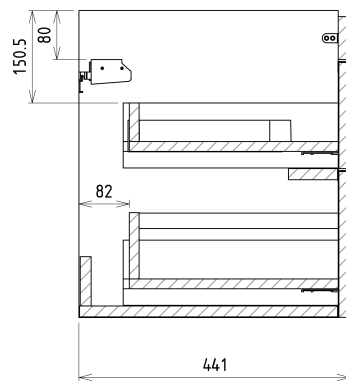

### Size

**Width:** 800 mm

**Power input:** 9.6 W

**LED colour:** Daily white (4 000 - 5 000 K)

**LED life:** 50000 hrs.

**Equipment:** Silent and soft closing

**Weight / set:** 85.972 kg

**Packaging:** 6 Piece

**Warranty:** 2 years

Technical sheet

Installation of drain + hot & cold water pipes