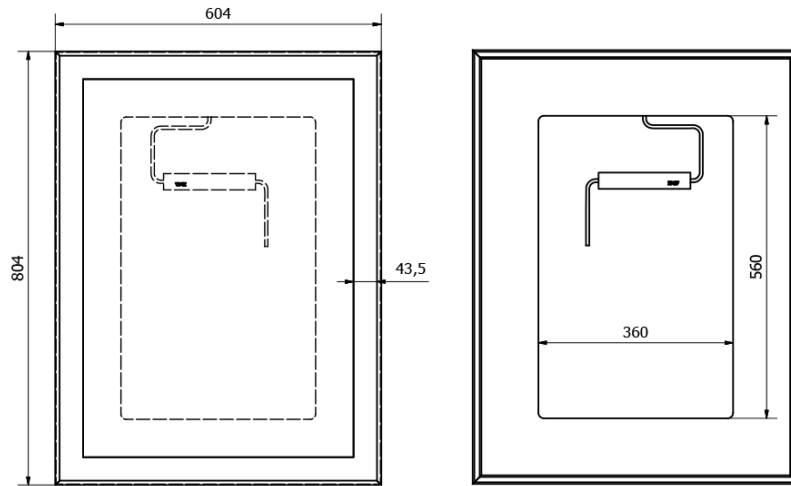

### Size

**Width:** 800 mm

**Power input:** 9.6 W

**LED colour:** Daily white (4 000 - 5 000 K)

**LED life:** 50000 hrs.

**Equipment:** Silent and soft closing

**Weight / set:** 85.972 kg

**Packaging:** 6 Piece

**Warranty:** 2 years

Technical sheet

Installation of drain + hot & cold water pipes