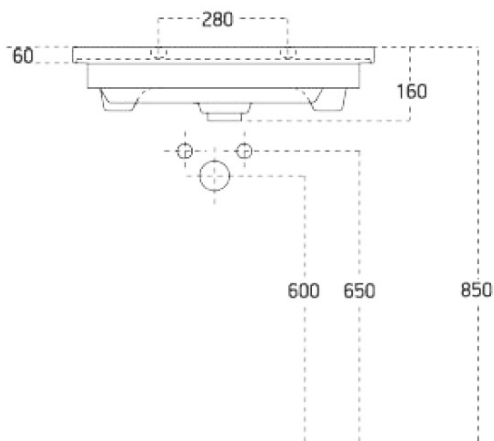

### Size

**Width:** 800 mm

**Power input:** 9.6 W

**LED colour:** Daily white (4 000 - 5 000 K)

**LED life:** 50000 hrs.

**Equipment:** Silent and soft closing

**Weight / set:** 85.972 kg

**Packaging:** 6 Piece

**Warranty:** 2 years

Technical sheet