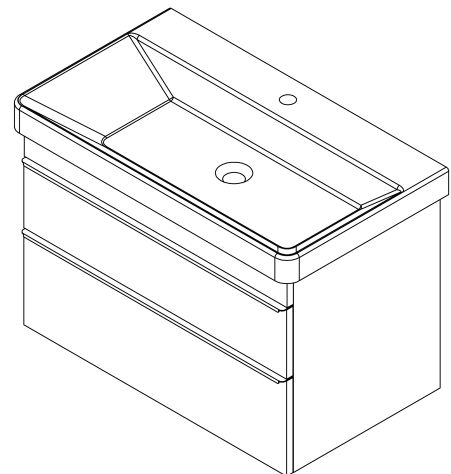

### Size

**Width:** 800 mm

**Power input:** 9.6 W

**LED colour:** Daily white (4 000 - 5 000 K)

**LED life:** 50000 hrs.

**Equipment:** Silent and soft closing

**Weight / set:** 85.972 kg

**Packaging:** 6 Piece

**Warranty:** 2 years

Technical sheet