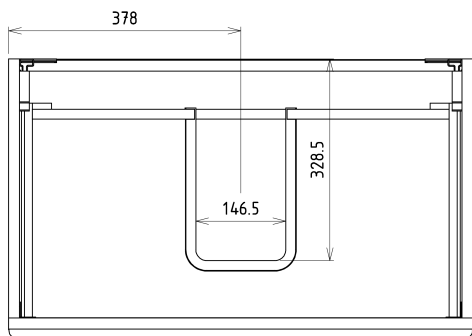

Bathroom set SITIA 80, white matt

Order code: KSET-033

Basic information

Brand: Sapho
Series: SITIA

Size

Width: 800 mm

Properties

Colour: White matt
Material: MDF/laminate
Installation: Wall-Hung
Type of cabinet: Drawers
Type of washbasin: Washbasin
Mirror type: Backlit mirrors
Light Control: Not included
Power input: 9.6 W
LED colour: Daily white (4 000 - 5 000 K)
LED life: 50000 hrs.
Equipment: Silent and soft closing
Weight / set: 85.972 kg
Packaging: 6 Piece
Warranty: 2 years

Technical sheet

Installation of drain + hot & cold water pipes