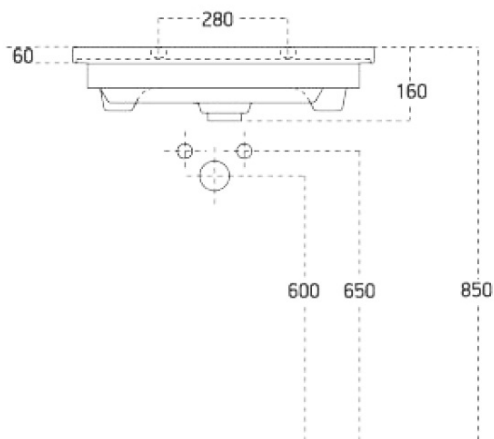

Bathroom set SITIA 80, white matt

Order code: KSET-033

Basic information

Brand: Sapho
Series: SITIA

Size

Width: 800 mm

Properties

Colour: White matt
Material: MDF/laminate
Installation: Wall-Hung
Type of cabinet: Drawers
Type of washbasin: Washbasin
Mirror type: Backlit mirrors
Light Control: Not included
Power input: 9.6 W
LED colour: Daily white (4 000 - 5 000 K)
LED life: 50000 hrs.
Equipment: Silent and soft closing
Weight / set: 85.972 kg
Packaging: 6 Piece
Warranty: 2 years

Technical sheet

Installation of drain + hot & cold water pipes