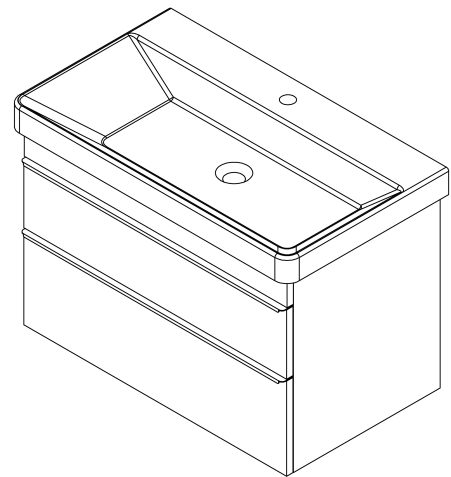

Bathroom set SITIA 80, white matt

Order code: KSET-033

Basic information

Brand: Sapho
Series: SITIA

Size

Width: 800 mm

Properties

Colour: White matt
Material: MDF/laminate
Installation: Wall-Hung
Type of cabinet: Drawers
Type of washbasin: Washbasin
Mirror type: Backlit mirrors
Light Control: Not included
Power input: 9.6 W
LED colour: Daily white (4 000 - 5 000 K)
LED life: 50000 hrs.
Equipment: Silent and soft closing
Weight / set: 85.972 kg
Packaging: 6 Piece
Warranty: 2 years

Technical sheet

Installation of drain + hot & cold water pipes