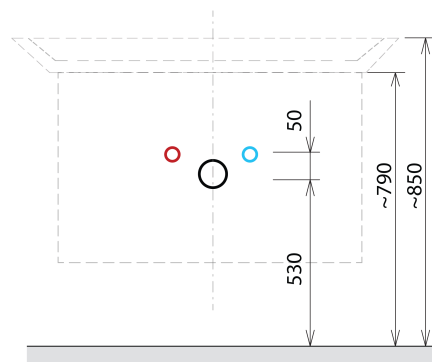

Bathroom set SITIA 80, white matt

Order code: KSET-033

Basic information

Brand: Sapho
Series: SITIA

Size

Width: 800 mm

Properties

Colour: White matt
Material: MDF/laminate
Installation: Wall-Hung
Type of cabinet: Drawers
Type of washbasin: Washbasin
Mirror type: Backlit mirrors
Light Control: Not included
Power input: 9.6 W
LED colour: Daily white (4 000 - 5 000 K)
LED life: 50000 hrs.
Equipment: Silent and soft closing
Weight / set: 85.972 kg
Packaging: 6 Piece
Warranty: 2 years

Technical sheet

Installation of drain + hot & cold water pipes