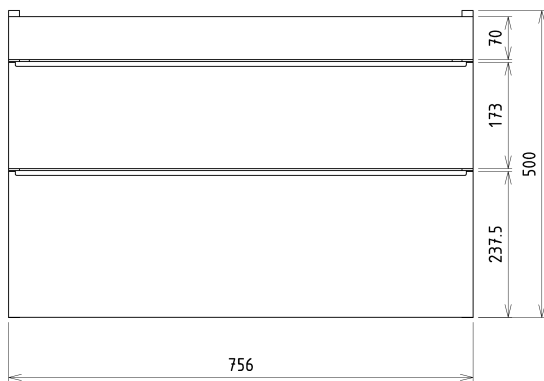

Installation of drain + hot & cold water pipes