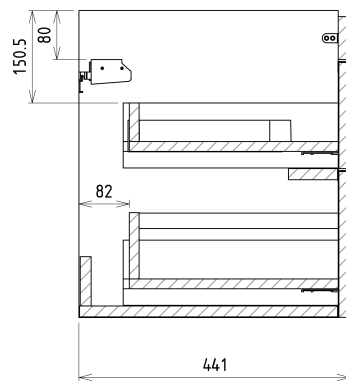

Bathroom set SITIA 80, white matt

Order code: KSET-033

Basic information

Brand: Sapho
Series: SITIA

Size

Width: 800 mm

Properties

Colour: White matt
Material: MDF/laminate
Installation: Wall-Hung
Type of cabinet: Drawers
Type of washbasin: Washbasin
Mirror type: Backlit mirrors
Light Control: Not included
Power input: 9.6 W
LED colour: Daily white (4 000 - 5 000 K)
LED life: 50000 hrs.
Equipment: Silent and soft closing
Weight / set: 85.972 kg
Packaging: 6 Piece
Warranty: 2 years

Technical sheet

Installation of drain + hot & cold water pipes