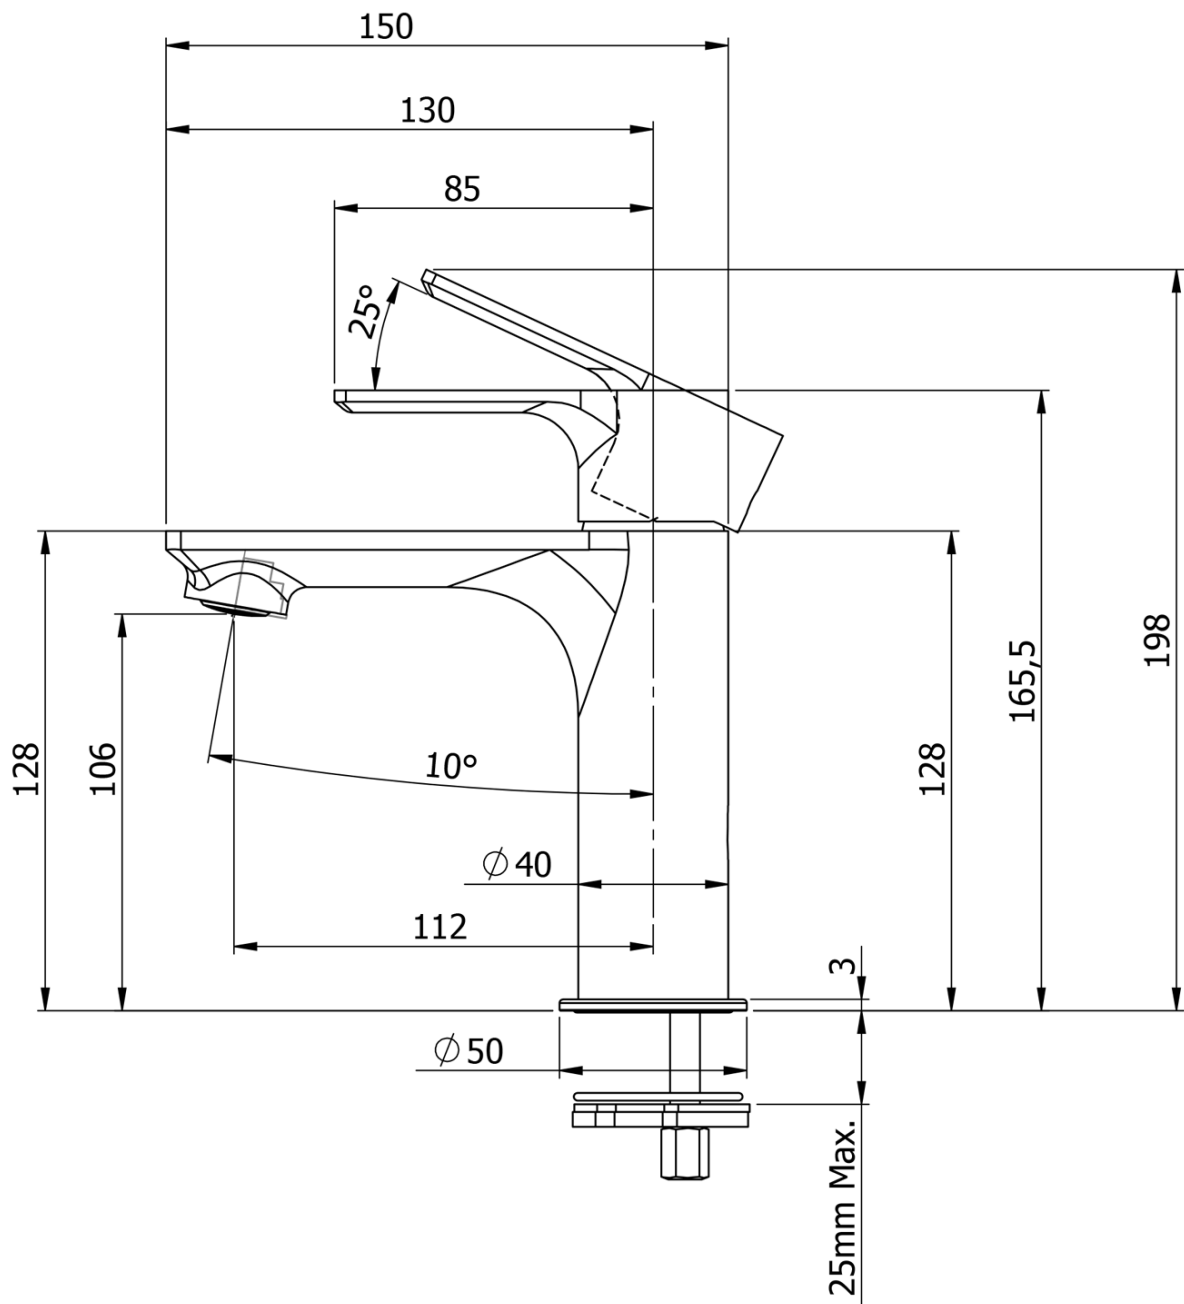

Bathroom set SITIA 80, white matt

Order code: KSET-033

Basic information

Brand: Sapho
Series: SITIA

Size

Width: 800 mm

Properties

Colour: White matt
Material: MDF/laminate
Installation: Wall-Hung
Type of cabinet: Drawers
Type of washbasin: Washbasin
Mirror type: Backlit mirrors
Light Control: Not included
Power input: 9.6 W
LED colour: Daily white (4 000 - 5 000 K)
LED life: 50000 hrs.
Equipment: Silent and soft closing
Weight / set: 85.972 kg
Packaging: 6 Piece
Warranty: 2 years

Technical sheet

Installation of drain + hot & cold water pipes