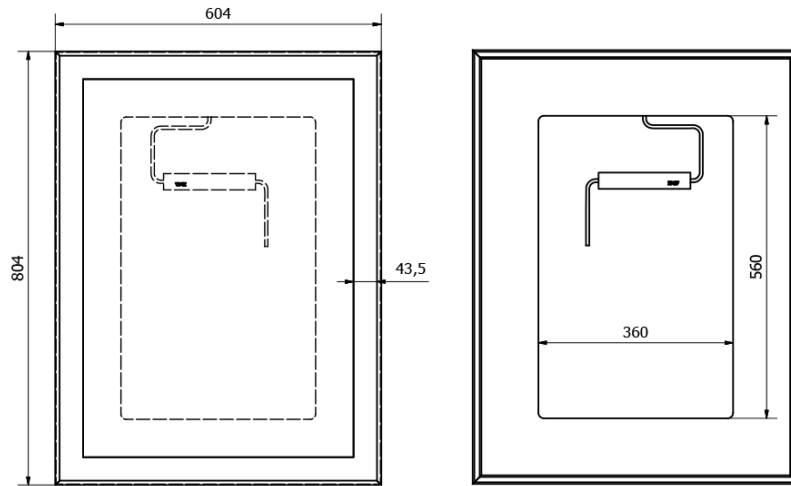

Bathroom set SITIA 80, white matt

Order code: KSET-033

Basic information

Brand: Sapho
Series: SITIA

Size

Width: 800 mm

Properties

Colour: White matt
Material: MDF/laminate
Installation: Wall-Hung
Type of cabinet: Drawers
Type of washbasin: Washbasin
Mirror type: Backlit mirrors
Light Control: Not included
Power input: 9.6 W
LED colour: Daily white (4 000 - 5 000 K)
LED life: 50000 hrs.
Equipment: Silent and soft closing
Weight / set: 85.972 kg
Packaging: 6 Piece
Warranty: 2 years

Technical sheet

Installation of drain + hot & cold water pipes