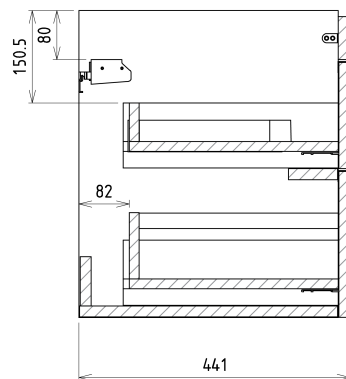

Bathroom set SITIA 80, white matt

Order code: KSET-033

Basic information

Brand: Sapho

Series: SITIA

Size

Width: 800 mm

Properties

LED colour: Daily white (4 000 - 5 000 K)

LED life: 50000 hrs.

Equipment: Silent and soft closing

Weight / set: 85.972 kg

Packaging: 6 Piece

Warranty: 2 years

Technical sheet

Installation of drain + hot & cold water pipes