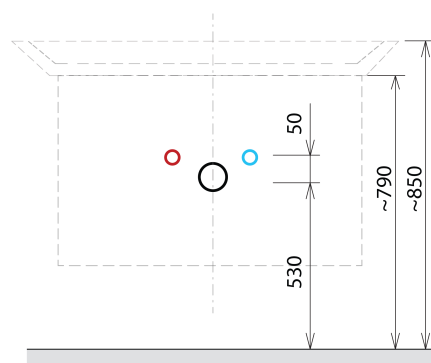

LED colour: Daily white (4 000 - 5 000 K)

LED life: 50000 hrs.

Equipment: Silent and soft closing

Weight / set: 85.972 kg

Packaging: 6 Piece

Warranty: 2 years

Technical sheet

Installation of drain + hot & cold water pipes