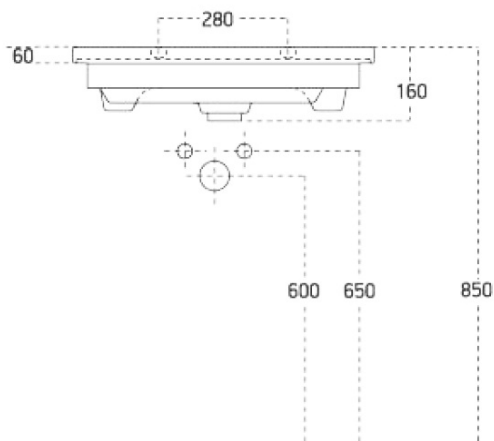

Bathroom set SITIA 80, white matt

Order code: KSET-033

Basic information

Brand: Sapho

Series: SITIA

Size

Width: 800 mm

Properties

Colour: White matt

Material: MDF/laminate

Installation: Wall-Hung

Type of cabinet: Drawers

Type of washbasin: Washbasin

Mirror type: Backlit mirrors

Light Control: Not included

Power input: 9.6 W

LED colour: Daily white (4 000 - 5 000 K)

LED life: 50000 hrs.

Equipment: Silent and soft closing

Weight / set: 85.972 kg

Packaging: 6 Piece

Warranty: 2 years

Technical sheet

Installation of drain + hot & cold water pipes