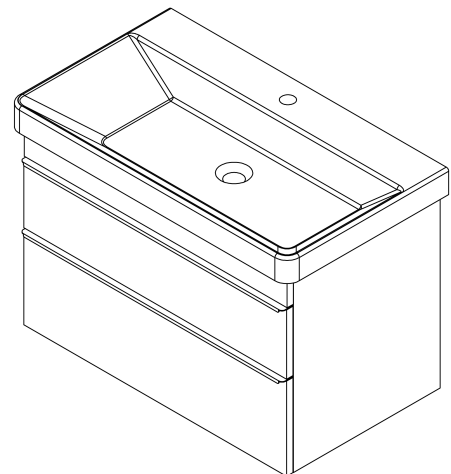

Bathroom set SITIA 80, white matt

Order code: KSET-033

Basic information

Brand: Sapho

Series: SITIA

Size

Width: 800 mm

Properties

Colour: White matt

Material: MDF/laminate

Installation: Wall-Hung

Type of cabinet: Drawers

Type of washbasin: Washbasin

Mirror type: Backlit mirrors

Light Control: Not included

Power input: 9.6 W

LED colour: Daily white (4 000 - 5 000 K)

LED life: 50000 hrs.

Equipment: Silent and soft closing

Weight / set: 85.972 kg

Packaging: 6 Piece

Warranty: 2 years

Technical sheet

Installation of drain + hot & cold water pipes