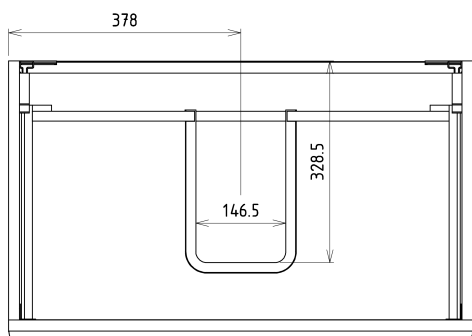

Bathroom set SITIA 80, white matt

Order code: KSET-033

Basic information

Brand: Sapho

Series: SITIA

Size

Width: 800 mm

Properties

Colour: White matt

Material: MDF/laminate

Installation: Wall-Hung

Type of cabinet: Drawers

Type of washbasin: Washbasin

Mirror type: Backlit mirrors

Light Control: Not included

Power input: 9.6 W

LED colour: Daily white (4 000 - 5 000 K)

LED life: 50000 hrs.

Equipment: Silent and soft closing

Weight / set: 85.972 kg

Packaging: 6 Piece

Warranty: 2 years

Technical sheet

Installation of drain + hot & cold water pipes