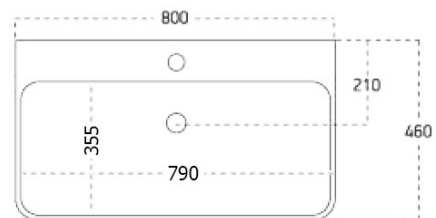

Bathroom set SITIA 80, white matt

Order code: KSET-033

Basic information

Brand: Sapho

Series: SITIA

Size

Width: 800 mm

Properties

Colour: White matt

Material: MDF/laminate

Installation: Wall-Hung

Type of cabinet: Drawers

Type of washbasin: Washbasin

Mirror type: Backlit mirrors

Light Control: Not included

Power input: 9.6 W

LED colour: Daily white (4 000 - 5 000 K)

LED life: 50000 hrs.

Equipment: Silent and soft closing

Weight / set: 85.972 kg

Packaging: 6 Piece

Warranty: 2 years

Technical sheet

Installation of drain + hot & cold water pipes