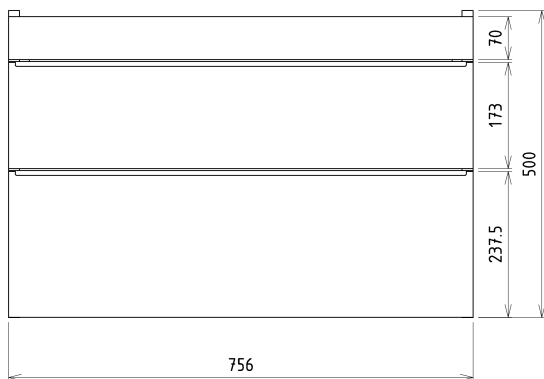

Bathroom set SITIA 80, white matt

Order code: KSET-033

Basic information

Brand: Sapho

Series: SITIA

Size

Width: 800 mm

Properties

LED colour: Daily white (4 000 - 5 000 K)

LED life: 50000 hrs.

Equipment: Silent and soft closing

Weight / set: 85.972 kg

Packaging: 6 Piece

Warranty: 2 years

Technical sheet

Installation of drain + hot & cold water pipes