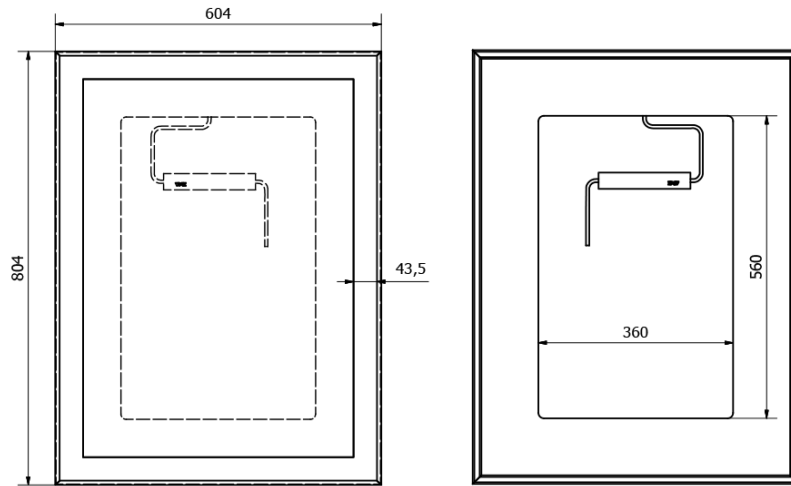

Bathroom set SITIA 80, white matt

Order code: KSET-033

Basic information

Brand: Sapho

Series: SITIA

Size

Width: 800 mm

Properties

Colour: White matt

Material: MDF/laminate

Installation: Wall-Hung

Type of cabinet: Drawers

Type of washbasin: Washbasin

Mirror type: Backlit mirrors

Light Control: Not included

Power input: 9.6 W

LED colour: Daily white (4 000 - 5 000 K)

LED life: 50000 hrs.

Equipment: Silent and soft closing

Weight / set: 85.972 kg

Packaging: 6 Piece

Warranty: 2 years

Technical sheet

Installation of drain + hot & cold water pipes