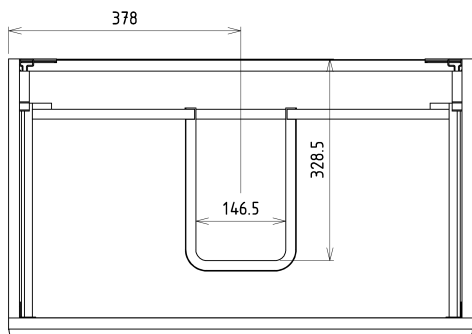

Bathroom set SITIA 80, white matt

Order code: KSET-033

Basic information

Brand: Sapho
Series: SITIA

Size

Width: 800 mm

Properties

Colour: White matt
Material: MDF/laminate
Installation: Wall-Hung
Type of cabinet: Drawers
Type of washbasin: Washbasin
Mirror type: Backlit mirrors
Light Control: Not included
Power input: 9.6 W
LED colour: Daily white (4 000 - 5 000 K)
LED life: 50000 hrs.
Equipment: Silent and soft closing
Weight / set: 85.972 kg
Packaging: 6 Piece
Warranty: 2 years

Technical sheet

Installation of drain + hot & cold water pipes