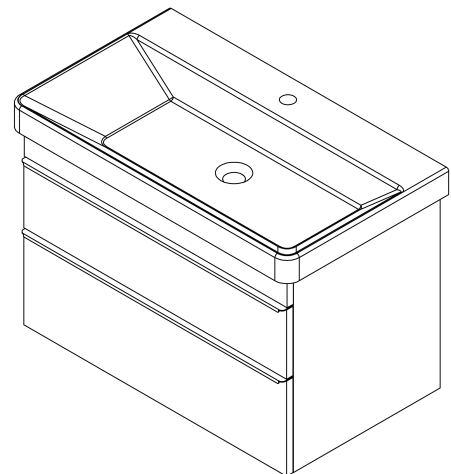

Bathroom set SITIA 80, white matt

Order code: KSET-033

Basic information

Brand: Sapho
Series: SITIA

Size

Width: 800 mm

Properties

Colour: White matt
Material: MDF/laminate
Installation: Wall-Hung
Type of cabinet: Drawers
Type of washbasin: Washbasin
Mirror type: Backlit mirrors
Light Control: Not included
Power input: 9.6 W
LED colour: Daily white (4 000 - 5 000 K)
LED life: 50000 hrs.
Equipment: Silent and soft closing
Weight / set: 85.972 kg
Packaging: 6 Piece
Warranty: 2 years

Technical sheet

Installation of drain + hot & cold water pipes