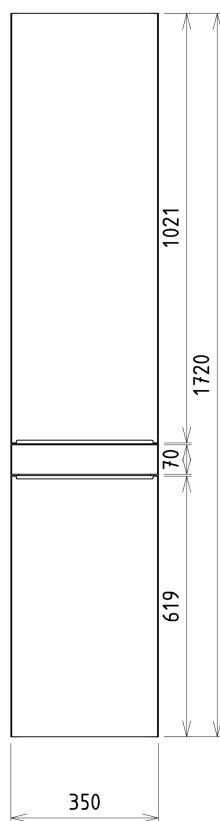

Bathroom set SITIA 80, white matt

Order code: KSET-033

Basic information

Brand: Sapho
Series: SITIA

Size

Width: 800 mm

Properties

Colour: White matt
Material: MDF/laminate
Installation: Wall-Hung
Type of cabinet: Drawers
Type of washbasin: Washbasin
Mirror type: Backlit mirrors
Light Control: Not included
Power input: 9.6 W
LED colour: Daily white (4 000 - 5 000 K)
LED life: 50000 hrs.
Equipment: Silent and soft closing
Weight / set: 85.972 kg
Packaging: 6 Piece
Warranty: 2 years

Technical sheet

Installation of drain + hot & cold water pipes