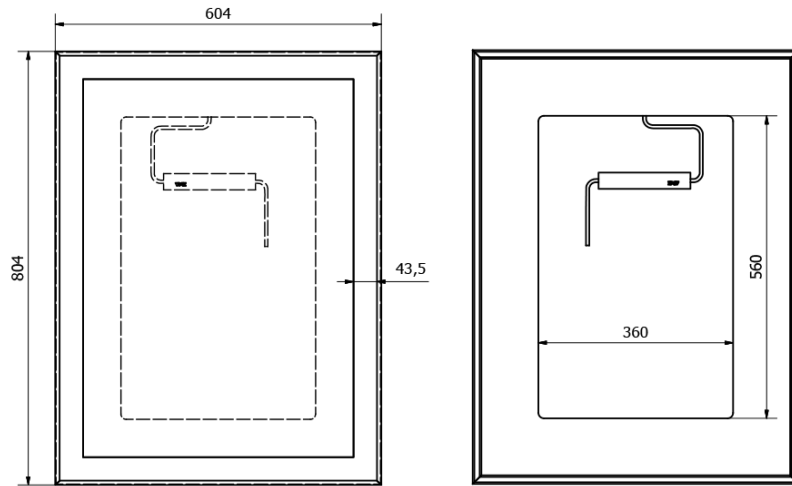

Bathroom set SITIA 80, white matt

Order code: KSET-033

Basic information

Brand: Sapho
Series: SITIA

Size

Width: 800 mm

Properties

Colour: White matt
Material: MDF/laminate
Installation: Wall-Hung
Type of cabinet: Drawers
Type of washbasin: Washbasin
Mirror type: Backlit mirrors
Light Control: Not included
Power input: 9.6 W
LED colour: Daily white (4 000 - 5 000 K)
LED life: 50000 hrs.
Equipment: Silent and soft closing
Weight / set: 85.972 kg
Packaging: 6 Piece
Warranty: 2 years

Technical sheet

Installation of drain + hot & cold water pipes