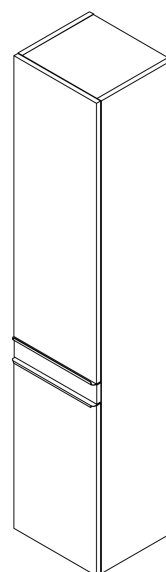

Bathroom set SITIA 80, white matt

Order code: KSET-033

Basic information

Brand: Sapho
Series: SITIA

Size

Width: 800 mm

Properties

Colour: White matt
Material: MDF/laminate
Installation: Wall-Hung
Type of cabinet: Drawers
Type of washbasin: Washbasin
Mirror type: Backlit mirrors
Light Control: Not included
Power input: 9.6 W
LED colour: Daily white (4 000 - 5 000 K)
LED life: 50000 hrs.
Equipment: Silent and soft closing
Weight / set: 85.972 kg
Packaging: 6 Piece
Warranty: 2 years

Technical sheet

Installation of drain + hot & cold water pipes