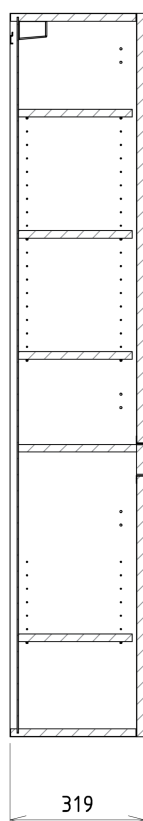

Bathroom set SITIA 80, white matt

Order code: KSET-033

Basic information

Brand: Sapho
Series: SITIA

Size

Width: 800 mm

Properties

Colour: White matt
Material: MDF/laminate
Installation: Wall-Hung
Type of cabinet: Drawers
Type of washbasin: Washbasin
Mirror type: Backlit mirrors
Light Control: Not included
Power input: 9.6 W
LED colour: Daily white (4 000 - 5 000 K)
LED life: 50000 hrs.
Equipment: Silent and soft closing
Weight / set: 85.972 kg
Packaging: 6 Piece
Warranty: 2 years

Technical sheet

Installation of drain + hot & cold water pipes