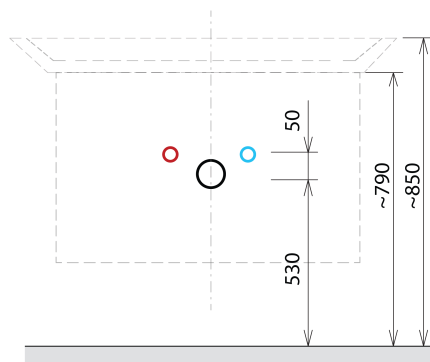

Bathroom set SITIA 80, white matt

Order code: KSET-033

Basic information

Brand: Sapho
Series: SITIA

Size

Width: 800 mm

Properties

Colour: White matt
Material: MDF/laminate
Installation: Wall-Hung
Type of cabinet: Drawers
Type of washbasin: Washbasin
Mirror type: Backlit mirrors
Light Control: Not included
Power input: 9.6 W
LED colour: Daily white (4 000 - 5 000 K)
LED life: 50000 hrs.
Equipment: Silent and soft closing
Weight / set: 85.972 kg
Packaging: 6 Piece
Warranty: 2 years

Technical sheet

Installation of drain + hot & cold water pipes