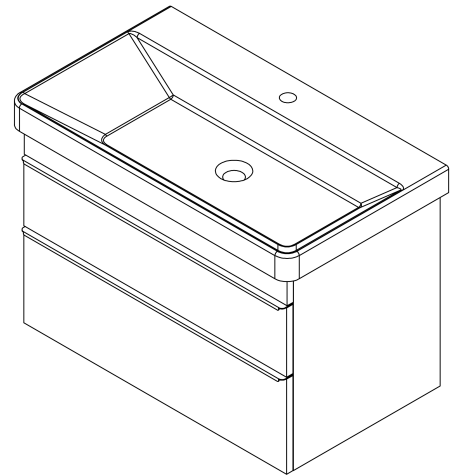

Bathroom set SITIA 80, white matt

Order code: KSET-033

Basic information

Brand: Sapho
Series: SITIA

Size

Width: 800 mm

Properties

Colour: White matt
Material: MDF/laminate
Installation: Wall-Hung
Type of cabinet: Drawers
Type of washbasin: Washbasin
Mirror type: Backlit mirrors
Light Control: Not included
Power input: 9.6 W
LED colour: Daily white (4 000 - 5 000 K)
LED life: 50000 hrs.
Equipment: Silent and soft closing
Weight / set: 85.972 kg
Packaging: 6 Piece
Warranty: 2 years

Technical sheet

Installation of drain + hot & cold water pipes