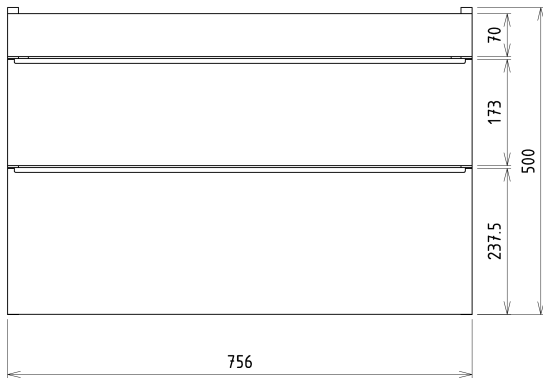

Installation of drain + hot & cold water pipes