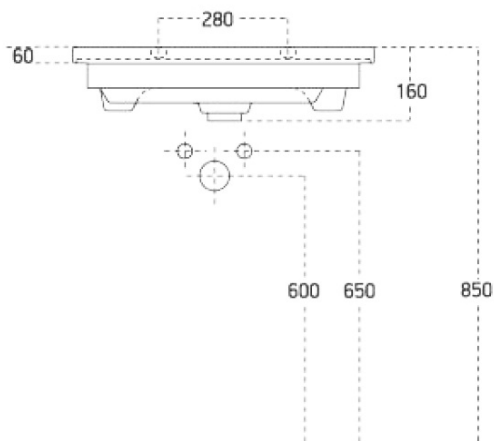

Bathroom set SITIA 80, white matt

Order code: KSET-033

Basic information

Brand: Sapho
Series: SITIA

Size

Width: 800 mm

Properties

Colour: White matt
Material: MDF/laminate
Installation: Wall-Hung
Type of cabinet: Drawers
Type of washbasin: Washbasin
Mirror type: Backlit mirrors
Light Control: Not included
Power input: 9.6 W
LED colour: Daily white (4 000 - 5 000 K)
LED life: 50000 hrs.
Equipment: Silent and soft closing
Weight / set: 85.972 kg
Packaging: 6 Piece
Warranty: 2 years

Technical sheet

Installation of drain + hot & cold water pipes