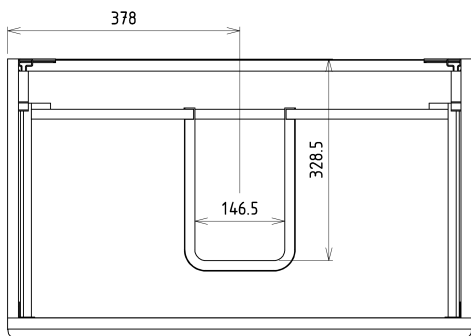

Bathroom set SITIA 80, white matt

Order code: KSET-033

Basic information

Brand: Sapho
Series: SITIA

Size

Width: 800 mm

Properties

Colour: White matt
Material: MDF/laminate
Installation: Wall-Hung
Type of cabinet: Drawers
Type of washbasin: Washbasin
Mirror type: Backlit mirrors
Light Control: Not included
Power input: 9.6 W
LED colour: Daily white (4 000 - 5 000 K)
LED life: 50000 hrs.
Equipment: Silent and soft closing
Weight / set: 85.972 kg
Packaging: 6 Piece
Warranty: 2 years

Technical sheet

Installation of drain + hot & cold water pipes