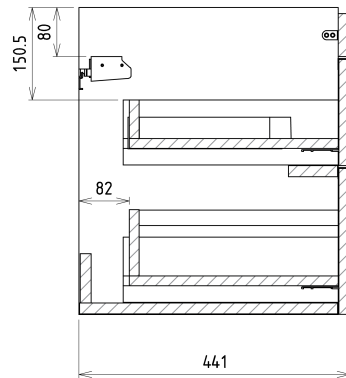

Bathroom set SITIA 80, white matt

Order code: KSET-033

Basic information

Brand: Sapho
Series: SITIA

Size

Width: 800 mm

Properties

Colour: White matt
Material: MDF/laminate
Installation: Wall-Hung
Type of cabinet: Drawers
Type of washbasin: Washbasin
Mirror type: Backlit mirrors
Light Control: Not included
Power input: 9.6 W
LED colour: Daily white (4 000 - 5 000 K)
LED life: 50000 hrs.
Equipment: Silent and soft closing
Weight / set: 85.972 kg
Packaging: 6 Piece
Warranty: 2 years

Technical sheet

Installation of drain + hot & cold water pipes