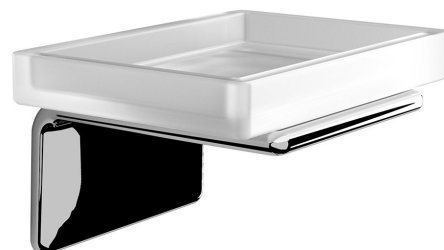

IL GIGLIO soap dish holder, chrome

Order code: A91113

Basic information

Brand: Gedy
Series: IL GIGLIO

Size

Width: 114 mm
Height: 64 mm
Depth: 95 mm

Properties

Colour: Chrome
Material: Brass, Glass
Shape: Square
Type: Soap dish
Installation: Drilling
Weight / Piece: 0.6 kg
Packaging: 1 Piece
Warranty: 10 years