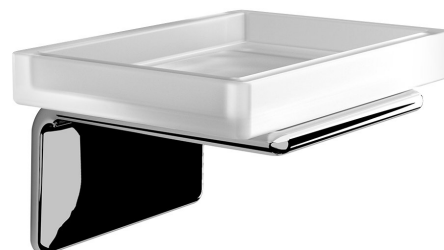

## IL GIGLIO soap dish holder, chrome

Order code: A91113

### Basic information

Brand: Gedy  
Series: IL GIGLIO

### Size

Width: 114 mm  
Height: 64 mm  
Depth: 95 mm

### Properties

Colour: Chrome  
Material: Brass, Glass  
Shape: Square  
Type: Soap dish  
Installation: Drilling  
Weight / Piece: 0.6 kg  
Packaging: 1 Piece  
Warranty: 10 years

Technical sheet