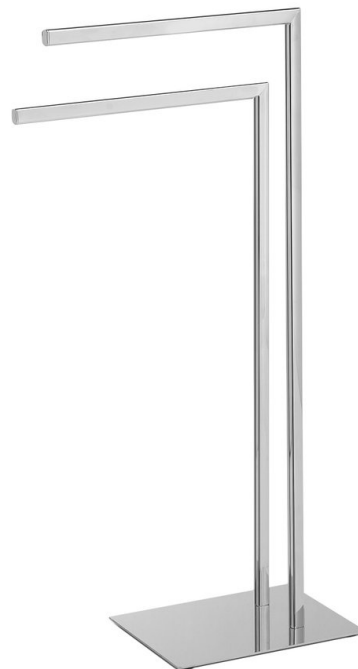

FELIX freestanding towel holder, square, chrome

Order code: 133113

Basic information

Brand: Gedy

Series: INSIA

Size

Width: 200 mm

Height: 778 mm

Depth: 392 mm

Properties

Colour: Chrome

Material: Stainless steel

Shape: Square

Type: Towel holder: multi-arm

Installation: Freestanding

Weight / Piece: 2.908 kg

Packaging: 1 Piece

Warranty: 10 years