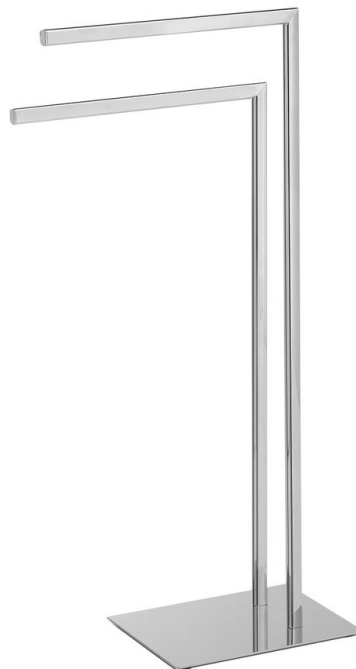

FELIX freestanding towel holder, square, chrome

Order code: 133113

Basic information

Brand: Gedy

Series: INSIA

Size

Width: 200 mm

Height: 778 mm

Depth: 392 mm

Properties

Colour: Chrome

Material: Stainless steel

Shape: Square

Type: Towel holder: multi-arm

Installation: Freestanding

Weight / Piece: 2.908 kg

Packaging: 1 Piece

Warranty: 10 years