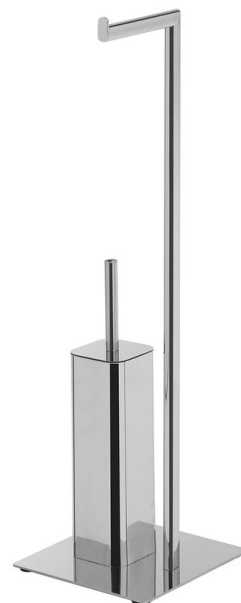

FELIX toilet paper holder with toilet brush, square, chrome

Order code: 133213

Size

Width: 200 mm

Height: 698 mm

Depth: 200 mm

Properties

Colour: Chrome

Material: Stainless steel

Warranty: 10 years

Technical sheet