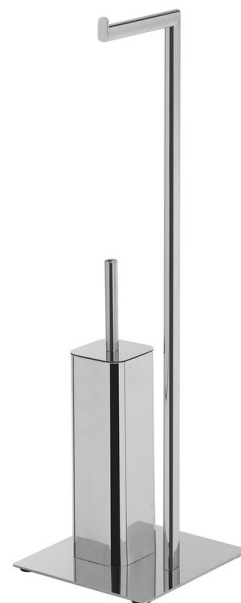

## FELIX toilet paper holder with toilet brush, square, chrome

**Order code:** 133213

### Size

**Width:** 200 mm

**Height:** 698 mm

**Depth:** 200 mm

### Properties

**Colour:** Chrome

**Material:** Stainless steel

**Warranty:** 10 years