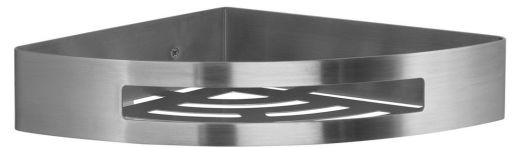

# SMART Shower Corner Shelf, 210x45x210mm, brushed stainless steel

Order code: 247938

## Size

Length: 210 mm  
Width: 210 mm  
Height: 45 mm  
Depth: 210 mm

## Properties

Colour: Stainless steel matt  
Material: Stainless steel  
Shape: Circular  
Type: Shelf: corner  
Installation: Drilling  
Weight / Piece: 0.665 kg  
Packaging: 1 Piece  
Warranty: 2 years

**SMART Shower Corner Shelf, 210x45x210mm, brushed stainless steel**

**Technical sheet**