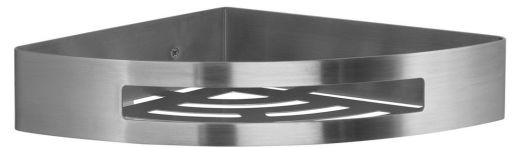

## SMART Shower Corner Shelf, 210x45x210mm, brushed stainless steel

Order code: 247938

### Size

Length: 210 mm  
Width: 210 mm  
Height: 45 mm  
Depth: 210 mm

### Properties

Colour: Stainless steel matt  
Material: Stainless steel  
Shape: Circular  
Type: Shelf: corner  
Installation: Drilling  
Weight / Piece: 0.665 kg  
Packaging: 1 Piece  
Warranty: 2 years

**SMART Shower Corner Shelf, 210x45x210mm, brushed stainless steel**

**Technical sheet**