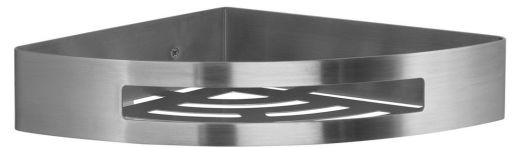

SMART Shower Corner Shelf, 210x45x210mm, brushed stainless steel

Order code: 247938

Basic information

Brand: Gedy
Series: SMART

Size

Length: 210 mm
Width: 210 mm
Height: 45 mm
Depth: 210 mm

Properties

Colour: Stainless steel matt
Material: Stainless steel
Shape: Circular
Type: Shelf: corner
Installation: Drilling
Weight / Piece: 0.665 kg
Packaging: 1 Piece
Warranty: 2 years

SMART Shower Corner Shelf, 210x45x210mm, brushed stainless steel

Technical sheet