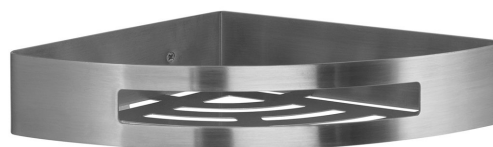

SMART Shower Corner Shelf, 210x45x210mm, brushed stainless steel

Order code: 247938

Basic information

Brand: Gedy
Series: SMART

Size

Length: 210 mm
Width: 210 mm
Height: 45 mm
Depth: 210 mm

Properties

Colour: Stainless steel matt
Material: Stainless steel
Shape: Circular
Type: Shelf: corner
Installation: Drilling
Weight / Piece: 0.665 kg
Packaging: 1 Piece
Warranty: 2 years

SMART Shower Corner Shelf, 210x45x210mm, brushed stainless steel

Technical sheet