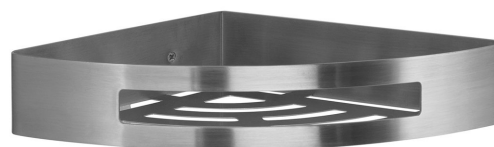

SMART Shower Corner Shelf, 210x45x210mm, brushed stainless steel

Order code: 247938

Basic information

Brand: Gedy
Series: SMART

Size

Length: 210 mm
Width: 210 mm
Height: 45 mm
Depth: 210 mm

Properties

Colour: Stainless steel matt
Material: Stainless steel
Shape: Circular
Type: Shelf: corner
Installation: Drilling
Weight / Piece: 0.665 kg
Packaging: 1 Piece
Warranty: 2 years

SMART Shower Corner Shelf, 210x45x210mm, brushed stainless steel

Technical sheet