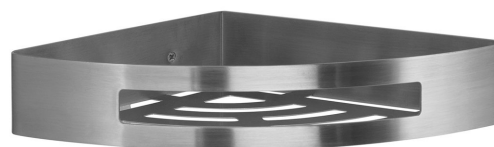

## SMART Shower Corner Shelf, 210x45x210mm, brushed stainless steel

Order code: 247938

### Size

Length: 210 mm  
Width: 210 mm  
Height: 45 mm  
Depth: 210 mm

### Properties

Colour: Stainless steel matt  
Material: Stainless steel  
Shape: Circular  
Type: Shelf: corner  
Installation: Drilling  
Weight / Piece: 0.665 kg  
Packaging: 1 Piece  
Warranty: 2 years

**SMART Shower Corner Shelf, 210x45x210mm, brushed stainless steel**

**Technical sheet**